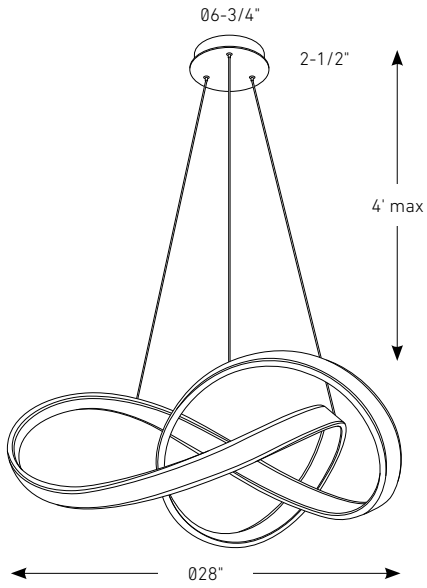

TWIRL

This ribbon-like pendant gives you a continuous warm white flow. It will definitely be a beautiful focal point to any room.

Model	Size	Watts	Delivered lumens	CRI	Color °T	Voltage
TWPD-CC	28"	84 W	3960 lm	80	2700, 3000, 3500, 4000, 5000 K	120 V

TWPD-CC

Specifications

- Adjustable height up to 4 feet
- Frosted lens
- Integrated dimmable driver
- Canopy mount on 4" octagon junction box
- 5-year warranty

Finish

- **BK** Black

Note

Other color temperatures, finishes, and voltage options are available but may require minimum order quantities (MOQs) and longer lead times. Please contact your DALs representative for more information.