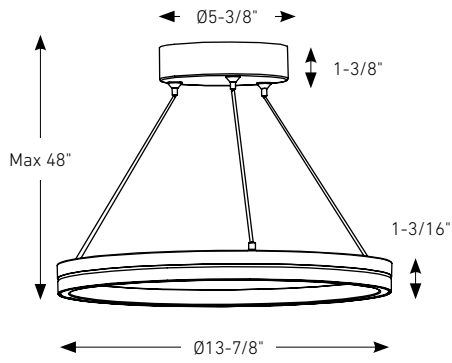

# ECLIPSE

Simplicity and elegance are reunited in this minimalist double ring pendant. Over the kitchen island, as foyer lighting or in the boardroom, this will scream sophistication.

Model	Size	Watts	Delivered lumens	CRI	Color °T	Voltage
PDR14-CC	14"	25 W	1700 lm	80	2700, 3000, 3500, 4000, 5000 K	120 V

**PDR14-CC**

**Specifications**

- Adjustable height up to 4 feet
- Aluminum housing which serves as a highly efficient heat sink
- Switch-selectable CCT
- Frosted lens
- Integrated dimmable driver
- Canopy mount on 4" octagonal junction box
- 5-year warranty