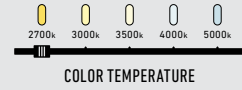

# ECLIPSE

Simplicity and elegance are reunited in this minimalist double ring pendant. Over the kitchen island, as foyer lighting or in the boardroom, this will scream sophistication.

Model	Size	Watts	Delivered lumens	CRI	Color °T	Voltage
PDR14-CC	14"	25 W	1700 lm	80	2700, 3000, 3500, 4000, 5000 K	120 V

**PDR14-CC**

**Specifications**

- Adjustable height up to 4 feet
- Aluminum housing which serves as a highly efficient heat sink
- Switch-selectable CCT
- Frosted lens
- Integrated dimmable driver
- Canopy mount on 4" octagonal junction box
- 5-year warranty