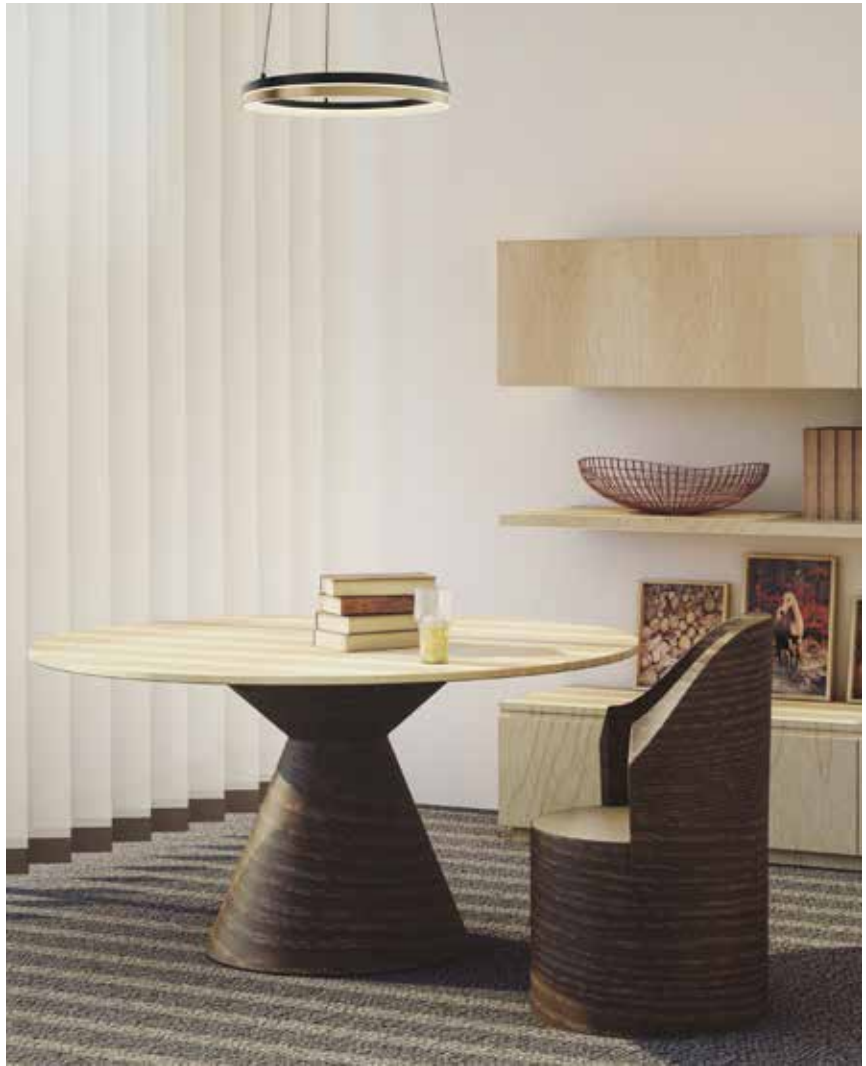

# ECLIPSE

Simplicity and elegance are reunited in this minimalist double ring pendant. Over the kitchen island, as foyer lighting or in the boardroom, this will scream sophistication.

Model	Size	Watts	Delivered lumens	CRI	Color °T	Voltage
PDR14-CC	14"	25 W	1700 lm	80	2700, 3000, 3500, 4000, 5000 K	120 V

**PDR14-CC**

**Specifications**

- Adjustable height up to 4 feet
- Aluminum housing which serves as a highly efficient heat sink
- Switch-selectable CCT
- Frosted lens
- Integrated dimmable driver
- Canopy mount on 4" octagonal junction box
- 5-year warranty