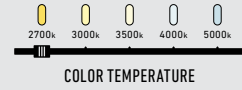

MISTY

This flush mount offers clean lines and a wonderful semi-opaque diffuser that adds flair without being the center of attention. It will definitely blend into any project you may have.

FUZ11-CC

Model	Size	Watts	Delivered lumens	CRI	Color °T	Voltage
FUZ11-CC	11"	15 W	1000 lm	80	2700, 3000, 3500, 4000, 5000 K	120 V

FUZ11-CC

Specifications

Integrated dimmable driver
Die-cast aluminum housing
Switch-selectable CCT
Canopy mount on 4" octagonal junction box
5-year warranty

Finish

● **BK** Black

Note

Other color temperatures, finishes, and voltage options are available but may require minimum order quantities (MOQs) and longer lead times. Please contact your DALs representative for more information.