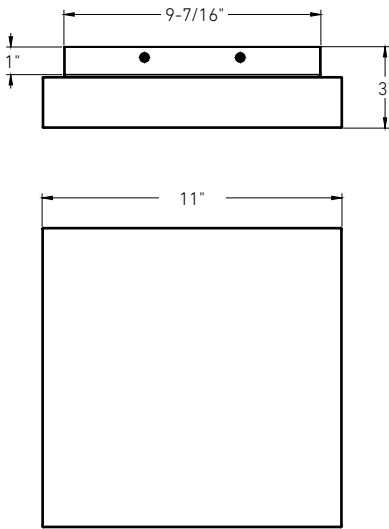

FUZ11-CC

Specifications

Integrated dimmable driver
Die-cast aluminum housing
Switch-selectable CCT
Canopy mount on 4" octagonal junction box
5-year warranty

Finish

● **BK** Black

Note

Other color temperatures, finishes, and voltage options are available but may require minimum order quantities (MOQs) and longer lead times. Please contact your DALs representative for more information.