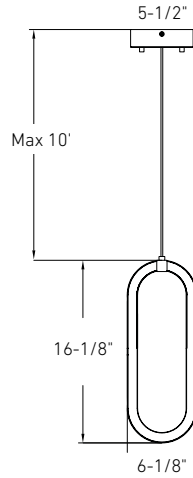

ATOM

A unique design with clean lines that will add the final touch to your office, bedroom and even that newly renovated mud room. The double-sided ring will add warmth and character.

Model	Size	Watts	Delivered lumens	CRI	Color °T	Voltage
FPD60-CC	60"	50 W	1700 lm	90	2700, 3000, 3500, 4000, 5000 K	120 V
FPD-CC	16"	24 W	820 lm			
FPDC3-CC	16-3/8"/3 lights	40 W	1400 lm			
FDB-CC	16"	40 W	1350 lm			

FPD60-CC**FPD-CC****FPDC3-CC****FDB-CC****Specifications**

Pendant height adjustable up to 10 feet
 Switch-selectable CCT
 Integrated dimmable driver
 Canopy mount on 4" octagon junction box
 5-year warranty