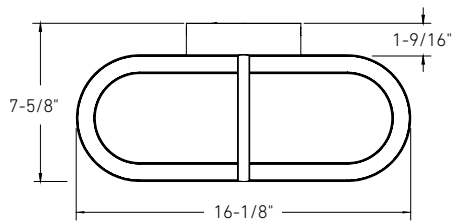

ATOM

A unique design with clean lines that will add the final touch to your office, bedroom and even that newly renovated mud room. The double-sided ring will add warmth and character.

Model	Size	Watts	Delivered lumens	CRI	Color °T	Voltage
FPD60-CC	60"	50 W	1700 lm	90	2700, 3000, 3500, 4000, 5000 K	120 V
FPD-CC	16"	24 W	820 lm			
FPDC3-CC	16-3/8"/3 lights	40 W	1400 lm			
FDB-CC	16"	40 W	1350 lm			

FPD60-CC**FPD-CC****FPDC3-CC****FDB-CC****Specifications**

Pendant height adjustable up to 10 feet
 Switch-selectable CCT
 Integrated dimmable driver
 Canopy mount on 4" octagon junction box
 5-year warranty