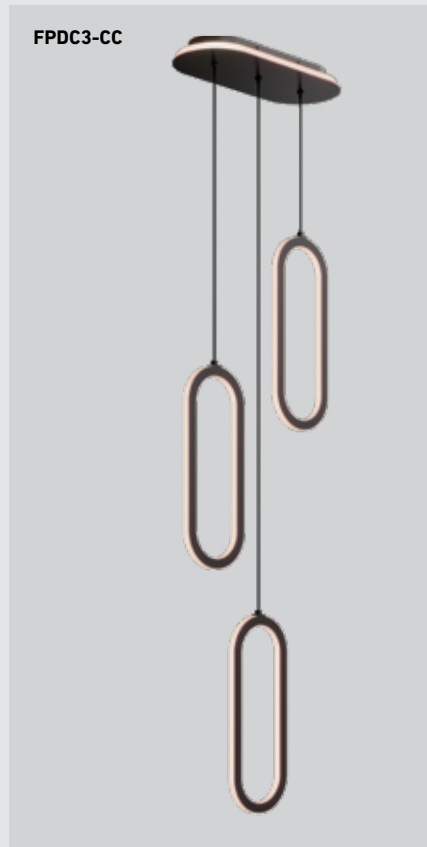

ATOM

A unique design with clean lines that will add the final touch to your office, bedroom and even that newly renovated mud room. The double-sided ring will add warmth and character.

Model	Size	Watts	Delivered lumens	CRI	Color °T	Voltage
FPD60-CC	60"	50 W	1700 lm	90	2700, 3000, 3500, 4000, 5000 K	120 V
FPD-CC	16"	24 W	820 lm			
FPDC3-CC	16-3/8"/3 lights	40 W	1400 lm			
FDB-CC	16"	40 W	1350 lm			

FPD60-CC**FPD-CC****FPDC3-CC****FDB-CC****Specifications**

Pendant height adjustable up to 10 feet
 Switch-selectable CCT
 Integrated dimmable driver
 Canopy mount on 4" octagon junction box
 5-year warranty

Finish

- **BK** Black
- **GD** Gold
(Not available for FPD60-CC)

Note

Other color temperatures, finishes, and voltage options are available but may require minimum order quantities (MOQs) and longer lead times. Please contact your DALI representative for more information.