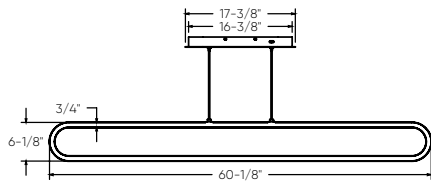

ATOM

A unique design with clean lines that will add the final touch to your office, bedroom and even that newly renovated mud room. The double-sided ring will add warmth and character.

Model	Size	Watts	Delivered lumens	CRI	Color °T	Voltage
FPD60-CC	60"	50 W	1700 lm	90	2700, 3000, 3500, 4000, 5000 K	120 V
FPD-CC	16"	24 W	820 lm			
FPDC3-CC	16-3/8"/3 lights	40 W	1400 lm			
FDB-CC	16"	40 W	1350 lm			

FPD60-CC**FPD-CC****FPDC3-CC****FDB-CC****Specifications**

Pendant height adjustable up to 10 feet
 Switch-selectable CCT
 Integrated dimmable driver
 Canopy mount on 4" octagon junction box
 5-year warranty