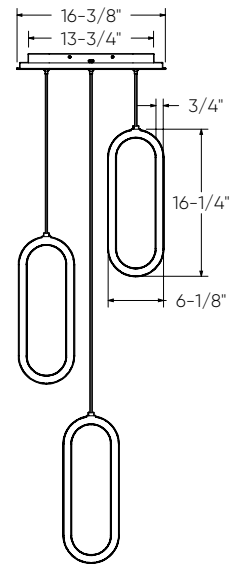

ATOM

A unique design with clean lines that will add the final touch to your office, bedroom and even that newly renovated mud room. The double-sided ring will add warmth and character.

Model	Size	Watts	Delivered lumens	CRI	Color °T	Voltage
FPD60-CC	60"	50 W	1700 lm	90	2700, 3000, 3500, 4000, 5000 K	120 V
FPD-CC	16"	24 W	820 lm			
FPDC3-CC	16-3/8"/3 lights	40 W	1400 lm			
FDB-CC	16"	40 W	1350 lm			

FPD60-CC**FPD-CC****FPDC3-CC****FDB-CC****Specifications**

Pendant height adjustable up to 10 feet
 Switch-selectable CCT
 Integrated dimmable driver
 Canopy mount on 4" octagon junction box
 5-year warranty