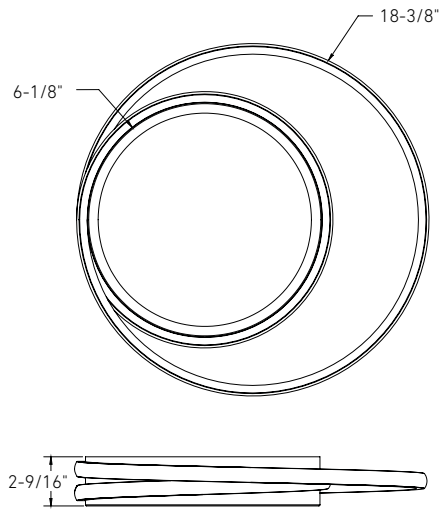

FMT18-CC

Model	Size	Watts	Delivered lumens	CRI	Color °T	Voltage
FMT18-CC	18"	24 W	1300 lm	80	2700, 3000, 3500, 4000, 5000 K	120 V

FMT18-CC

Specifications

Die-cast aluminum housing
Switch-selectable CCT
Canopy mount on 4" octagonal junction box
Adjustable mounting position
5-year warranty