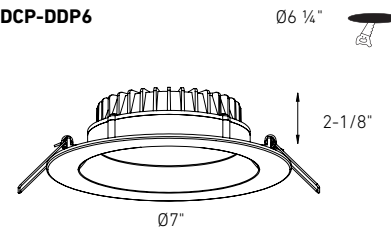

Model	Size	Watts	Delivered lumens	CRI	Color °T	Voltage
DCP-DDP4WH	4"	15 W	1000 lm	90	RGB + 2700 K - 6500 K	120 V
DCP-DDP6WH	6"	20 W	1500 lm			

DCP-DDP4

DCP-DDP6

Specifications

Includes a junction box with integrated driver