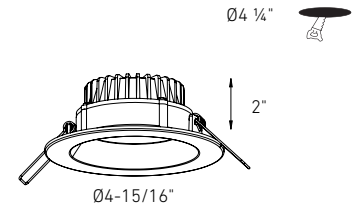

Model	Size	Watts	Delivered lumens	CRI	Color °T	Voltage
DCP-DDP4WH	4"	15 W	1000 lm	90	RGB + 2700 K - 6500 K	120 V
DCP-DDP6WH	6"	20 W	1500 lm			

DCP-DDP4

DCP-DDP6

Specifications

Includes a junction box with integrated driver