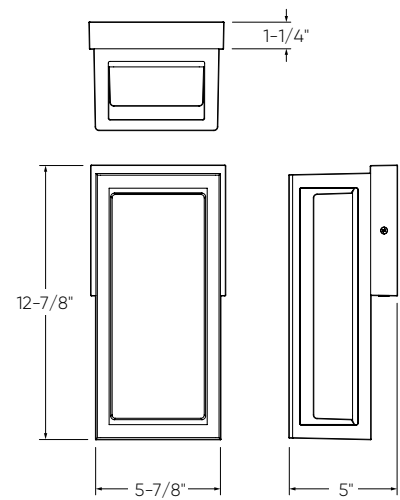

FRAME

Frame elegantly combines functionality with style, offering a dynamic lighting experience, all conveniently controlled by a sleek smart button for personalized illumination.

DCP-CGWS

Model	Size	Watts	Delivered lumens	CRI	Color °T	Voltage
DCP-CGWS	12-7/8"	20 W	1000 lm	80	RGB + 2200 K - 4000 K	120 V

DCP-CGWS

Specifications

Full color spectrum
 2200K - 4000K in pure whites
 Choose from 7 preset colors and 5 white tones directly using the button, or access additional options through the app
 Dimmable through the Dals Connect app and the Clicc remote (DCP-RMCT)
 Wall mount on 4" octagonal junction box
 120° beam angle
 5-year warranty