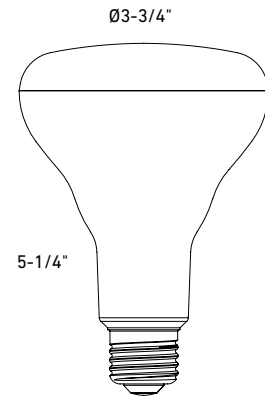

DCP-BLBBR30

Specifications

Full color spectrum
2700K - 6500K in pure whites
Minimal heat emission
Dimmable through the Dals Connect app and the Clicc remote (DCP-RMCT)
5-year warranty

Finish

☐ **WH** White

Accessories

DCP-RMCT
Smart remote

Note

Add the DALS Connect Pro Hub for even greater flexibility: voice control, remote access, expanded mesh network, ability to connect up to 128 devices per Hub.

Download the Dals Connect app

Create groups
Set schedules
Remote access*
Compatible with Google Assistant and Amazon Alexa*

*Hub needed