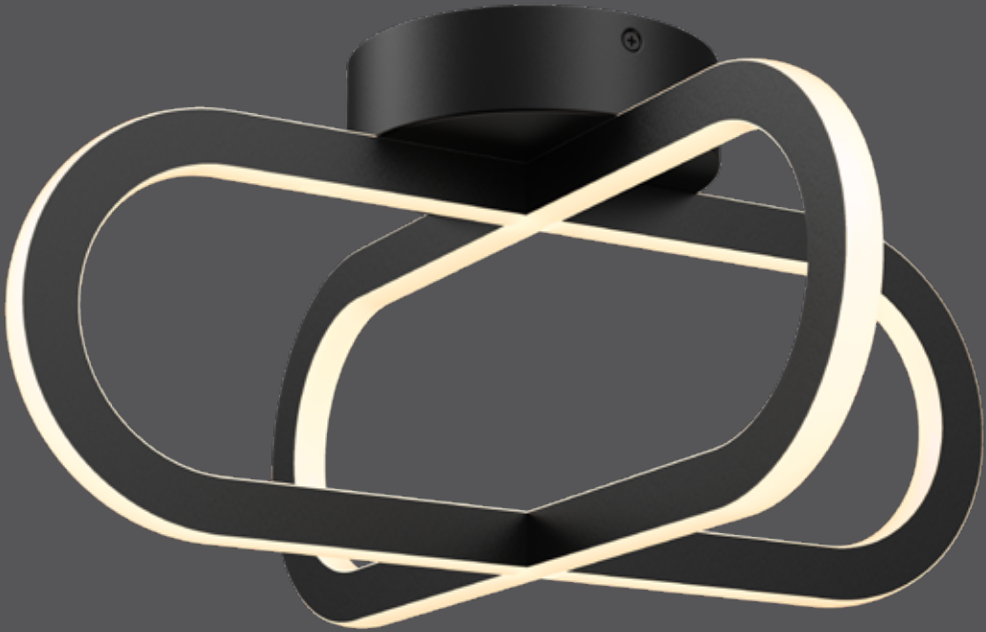

Atom

A unique design with clean lines that will add the final touch to your office, bedroom and even that newly renovated mud room. The double-sided rings will add warmth and character.

NEW

DAMP

2700k 3000k 3500k 4000k 5000k

COLOR TEMPERATURE

ETL Intertek

Model	Size	Watts	Delivered lumens	CRI	Color °T	Voltage
FDB-CC	16"	40 W	1350 lm	90	2700, 3000, 3500, 4000, 5000 K	120 V

Specifications

Over 50,000 hours of service life
 Integrated driver
 Excellent color rendering
 Minimal heat emission
 Die-cast aluminum housing
 Switch-selectable CCT: 2700 K/3000 K/
 3500 K/4000 K/5000 K
 Canopy mount on 4" octagonal
 junction box
 Suitable for damp locations
 Easy installation
 Refer to website for dimmer compatibility
 5-year warranty

Finish

- **BB** Brushed Brass
- **BK** Black
- **SN** Satin Nickel

Order example

FDB-CC-BB
 16" flush mount in
 a brushed brass finish

Note

Other Color °T and Finishes available,
 but may require MOQ's and longer
 lead times. Please contact your DAL'S
 representative for more information.