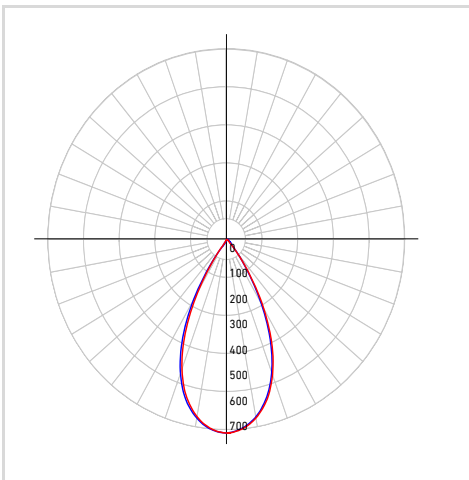

**MODEL** MFD03-CC

**PROJECT**
**TYPE**
**NAME** Aperture

**DATE**
**QTY**
**3 Inch 5CCT Multi Functional Recessed Light**

From residential use to art gallery and boutiques, our Multi Function Downlight will check all the boxes. You can choose between recessed light or spotlight, control the beam angle as well as tilt the head while used as a spotlight.

**NOTES**

**LIGHT DISTRIBUTION**

**QUICK SPECS**

<b>Size</b>	3"
<b>Watts (W)</b>	8
<b>Delivered lumens*</b>	600
<b>CRI</b>	90
<b>Voltage (v)</b>	120
<b>Beam angle (deg)</b>	28
<b>Cut hole size (in)</b>	3-3/8"
<b>Lifespan (hrs)</b>	50000
<b>FT rating</b>	FT6
<b>Binning</b>	3 SDCM
<b>LED model</b>	COB
<b>Color temperature</b>	2700K/3000K/3500K/4000K/5000K