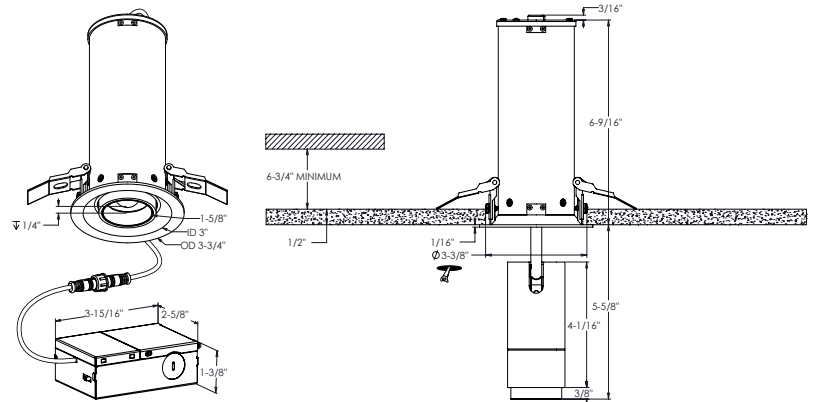

**MODEL** MFD03-CC

**PROJECT**
**TYPE**
**NAME** Aperture

**DATE**
**QTY**
**3 Inch 5CCT Multi Functional Recessed Light**

From residential use to art gallery and boutiques, our Multi Function Downlight will check all the boxes. You can choose between recessed light or spotlight, control the beam angle as well as tilt the head while used as a spotlight.

**NOTES**

**LIGHT DISTRIBUTION**

**QUICK SPECS**

<b>Size</b>	3"
<b>Watts (W)</b>	8
<b>Delivered lumens*</b>	600
<b>CRI</b>	90
<b>Voltage (v)</b>	120
<b>Beam angle (deg)</b>	28
<b>Cut hole size (in)</b>	3-3/8"
<b>Lifespan (hrs)</b>	50000
<b>FT rating</b>	FT6
<b>Binning</b>	3 SDCM
<b>LED model</b>	COB
<b>Color temperature</b>	2700K/3000K/3500K/4000K/5000K