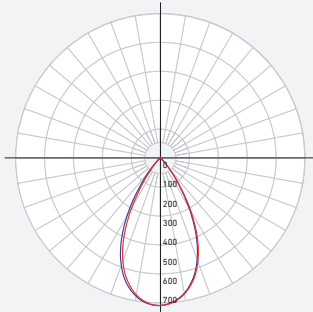

PROJECT:	TYPE:
DATE:	QTY:
NOTES:	

QUICK SPECS

SIZE	WATTS	DELIVERED LUMENS*	COLOR °T 5CCT	CRI	VOLTAGE	BEAM ANGLE	FINISH
3"	8W	600lm	2700K 3000K 3500K 4000K 5000K	90	120V	30°-60°	○ White ● Black

*Lumen output measured at 3000K

LIGHT DISTRIBUTION

CONSTRUCTION

Lens Clear	Type of optics Optical lens	Type of LED COB
Lens material Acrylic	Housing material Cast aluminum	Cut hole size 3-3/8"

RATINGS

Placement Indoor	Lifespan 50,000 hrs.	FT rating FT4
Location Dry	Certifications ETL, FCC, ICES, IC, ASTM E283-04, T24	Operating temperature -20° to 40° C