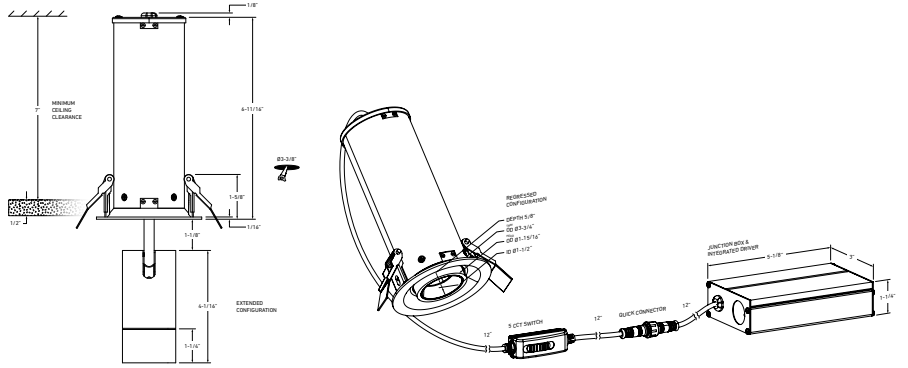

MODEL NAME **MFD03-CC**
APERTURE
4-Inch Multifunctional Downlight

From residential use to boutiques, our multifunctional downlight will check all the boxes. You can choose between recessed light or spotlight, control the beam angle as well as tilt the head while used as a spotlight.

PROJECT:	TYPE:
DATE:	QTY:
NOTES:	

QUICK SPECS

SIZE	WATTS	DELIVERED LUMENS*	COLOR °T 5CCT	CRI	VOLTAGE	BEAM ANGLE	FINISH
3"	8W	600lm	2700K 3000K 3500K 4000K 5000K	90	120V	30°-60°	○ White ● Black

*Lumen output measured at 3000K

LIGHT DISTRIBUTION

CONSTRUCTION

Lens Clear	Type of optics Optical lens	Type of LED COB
Lens material Acrylic	Housing material Cast aluminum	Cut hole size 3-3/8"

RATINGS

Placement Indoor	Lifespan 50,000 hrs.	FT rating FT4
Location Dry	Certifications ETL, FCC, ICES, IC, ASTM E283-04, T24	Operating temperature -20° to 40° C

- REC-EXT108**
108" extension cord for recessed fixtures
- REC-EXT230**
230" extension cord for recessed fixtures

ELECTRICAL DETAILS	Input voltage 100-135V	Output current 300mA	Power factor 97%	Driver type Constant current
	Output voltage 21V	LED model # COB	THD harmonic distortion <30%	Binning type 3 SDCM