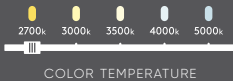

Aperture

From residential use to art galleries & boutiques, our multi-function downlight will check all the boxes. You can choose between recessed or spotlight, control the beam angle, and tilt the head 90 degrees.

Model	Size	Watts	Delivered lumens	LED lumens	CRI	Color °T	Voltage
MFD03-CC	3"	8 W	600 lm	750 lm	90	2700, 3000, 3500, 4000, 5000 K	120 V

Specifications

Over 50,000 hours of service life
 Every fixture includes a junction box with integrated dimmable driver
 Switch-selectable CCT: 2700 K/3000 K/3500 K/4000 K/5000 K
 Can be daisy chained
 Superior LED performance and lifespan
 90° tilting, 360° rotation
 Adjustable beam angle from 30° to 60°
 IC certification (suitable for direct contact with insulation)
 Air-tight certified as per ASTM E283-04
 JA8 Certified
 Refer to website for dimmer compatibility
 5-year warranty

Finish

- **BK** Black
- **WH** White

Accessories

RFP-UNI
 Universal rough-in plate

Order example

MFD03-CC-BK
 Dimmable MFD03 multi-function recessed fixture in a black finish

Note

Other Color °T and Finishes available, but may require MOQ's and longer lead times. Please contact your DALI representative for more information.