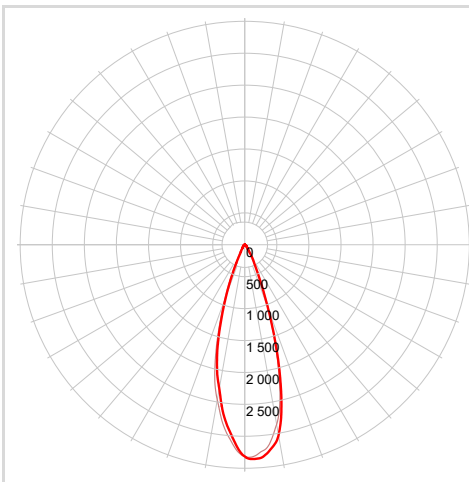

**MODEL** RGR4-CC

**NAME** RGR

4 Inch Round Regressed Down Light

When choosing a recessed fixture, eliminating glare is a priority. The unique positioning of the LED module in this series of downlights will meet that important need.

**PROJECT**  **TYPE** 
**DATE**  **QTY** 
**NOTES**  

**LIGHT DISTRIBUTION**

\*Lumen output measured at 3000K

**QUICK SPECS**

<b>Size</b>	4"
<b>Watts (W)</b>	14W
<b>Delivered lumens*</b>	1100
<b>CRI</b>	90
<b>Voltage (v)</b>	120V
<b>Beam angle (deg)</b>	40
<b>Cut hole size (in)</b>	3-1/2"
<b>Lifespan (hrs)</b>	50000
<b>FT rating</b>	FT6
<b>Binning</b>	3 SDCM
<b>LED model</b>	COB
<b>Color temperature</b>	2700K/3000K/3500K/4000K/5000K