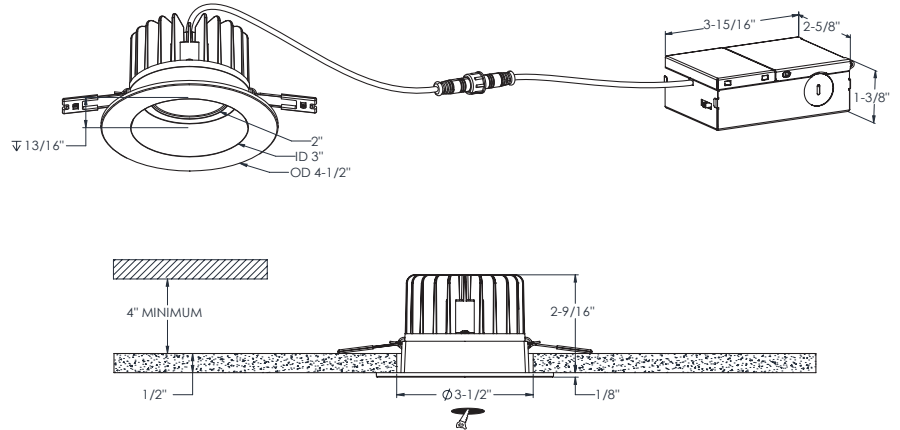

**MODEL** RGR4-CC

**NAME** RGR

4 Inch Round Regressed Down Light

When choosing a recessed fixture, eliminating glare is a priority. The unique positioning of the LED module in this series of downlights will meet that important need.

**PROJECT**  **TYPE** 
**DATE**  **QTY** 
**NOTES**  

**LIGHT DISTRIBUTION**

\*Lumen output measured at 3000K

**QUICK SPECS**

<b>Size</b>	4"
<b>Watts (W)</b>	14W
<b>Delivered lumens*</b>	1100
<b>CRI</b>	90
<b>Voltage (v)</b>	120V
<b>Beam angle (deg)</b>	40
<b>Cut hole size (in)</b>	3-1/2"
<b>Lifespan (hrs)</b>	50000
<b>FT rating</b>	FT6
<b>Binning</b>	3 SDCM
<b>LED model</b>	COB
<b>Color temperature</b>	2700K/3000K/3500K/4000K/5000K