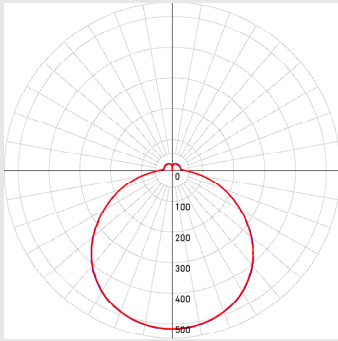

LIGHT DISTRIBUTION

CONSTRUCTION

Lens Frosted lens	Finish type Electroplated	Type of LED SMD
Lens material Glass	Housing material Aluminum	Mounting Octo Jbox

RATINGS

Location Indoor	Lifespan 50,000 hrs.	IP rating IP20
Environment Damp	Certifications ETL, FCC, ES, ICES	Operating temperature -20° to 40° C

WHAT'S IN THE BOX

- LED flush mount fixture
- Mounting bracket
- Mounting hardware
- Wire nuts
- Instruction sheet

ACCESSORIES

-

ADAPTERS

-