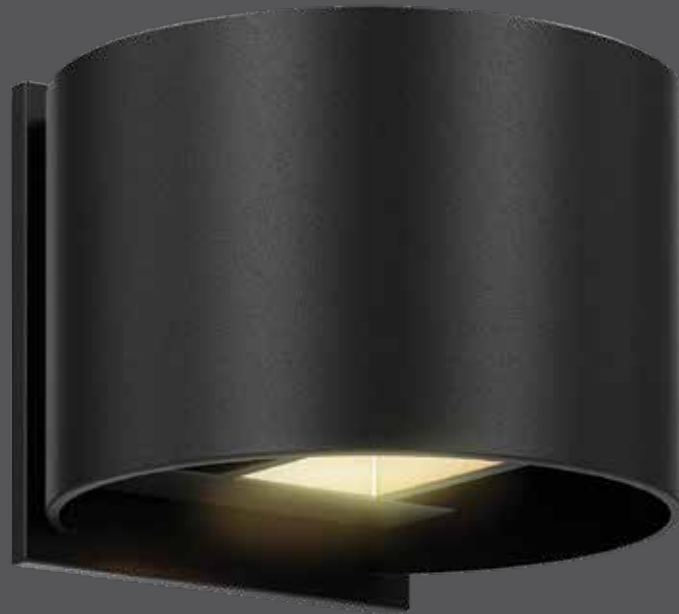

LED Wall mount

This innovative sleek designed LED wall mount provides the perfect solution for your lighting needs. By adjusting the directional panels, you can create the most original effect in your setting.

Model	Watts	Delivered lumens	LED lumens	CRI	Color °T	Voltage
LEDWALL002D	7 W	540 lm	600 lm	90	3000 K	120 V

Specifications

- Over 50,000 hours of service life
- Cast aluminum construction
- Warm white light output
- Up and down lighting
- Easily adjustable lighting angle from 0° to 92°
- Low power consumption
- Superior color consistency
- Directional lighting
- Integrated dimmable driver
- Suitable for wet locations
- Refer to website for dimmer compatibility
- Ideal operating temperature: -20° to 40° C
- 5-year warranty

Finish

- **BK** Black

Order example

LEDWALL002D-SG
Dimmable LEDWALL002D wall mount in a silver grey finish

Note

Other Color °T and Finishes available, but may require MOQ's and longer lead times. Please contact your DALs representative for more information.