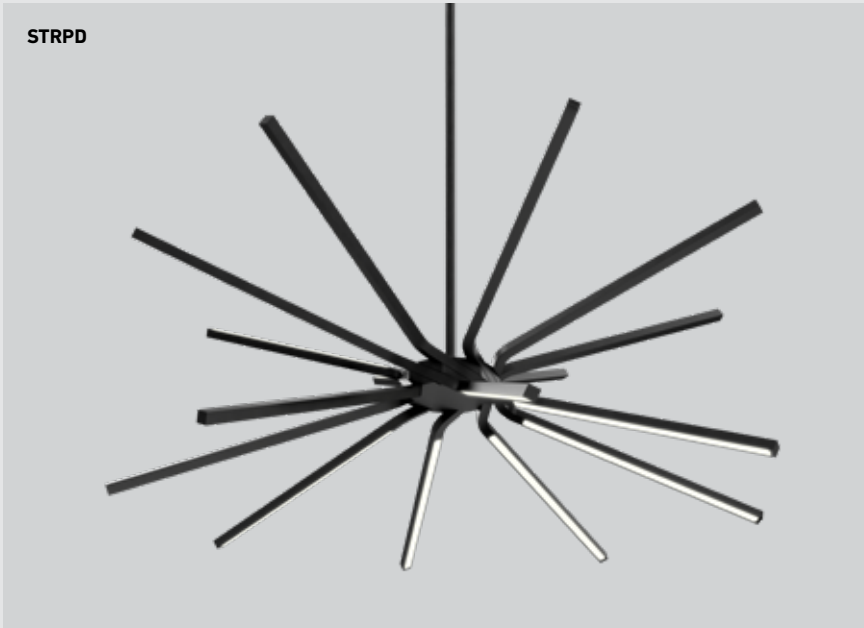

STELLAR

The Stellar series is designed to illuminate your space like no other. With both uplight and downlight elements, these fixtures make a striking addition to any dining room, kitchen, living room, or foyer

3000k

COLOR TEMPERATURE

ADA
COMPLIANT**

Model	Size	Watts	Delivered lumens	CRI	Color °T	Voltage
STRPD*	30"	33 W	1880 lm	90	3000 K	120 V
STRFL*	64"	14 W	1200 lm			
STRFM*	32"	40 W	2000 lm			
STK21**	21"	7 W	400 lm			
STK37**	37"	13 W	840 lm			

STRPD**STRFL****STRFM****STK21****STK37****Specifications**

Aluminum housing which serves as a highly efficient heat sink
 Frosted lens
 Integrated dimmable driver
 Canopy mount on 4" octagon junction box
 5-year warranty