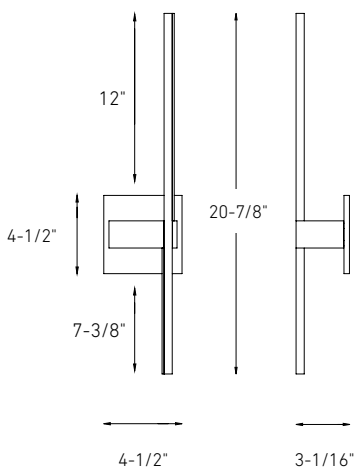

STRPD

STRFL

STRFM

STK21

STK37

Specifications

Aluminum housing which serves as a highly efficient heat sink
Frosted lens
Integrated dimmable driver
Canopy mount on 4" octagon junction box
5-year warranty

Finish

- **BK** Black
- **WH** White

Note

Other color temperatures, finishes, and voltage options are available but may require minimum order quantities (MOQs) and longer lead times. Please contact your DALI representative for more information.