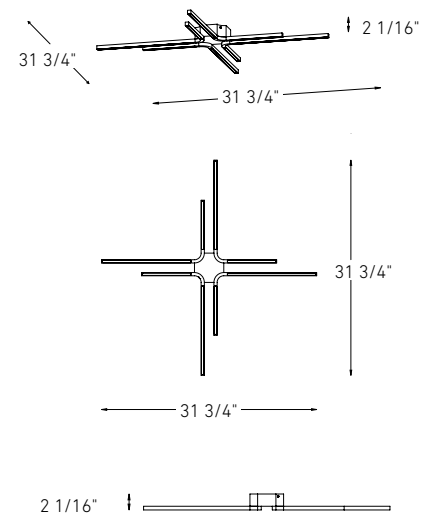

STRPD

STRFL

STRFM

STK21

STK37

Specifications

Aluminum housing which serves as a highly efficient heat sink
Frosted lens
Integrated dimmable driver
Canopy mount on 4" octagon junction box
5-year warranty

Finish

- **BK** Black
- **WH** White

Note

Other color temperatures, finishes, and voltage options are available but may require minimum order quantities (MOQs) and longer lead times. Please contact your DALI representative for more information.