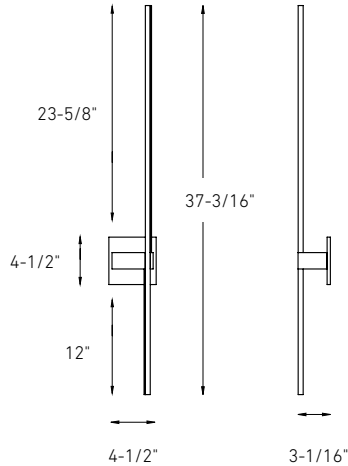

STK37

Specifications

Aluminum housing which serves as a highly efficient heat sink
Frosted lens
Integrated dimmable driver
Canopy mount on 4" octagon junction box
5-year warranty

Finish

- **BK** Black
- **WH** White

Note

Other color temperatures, finishes, and voltage options are available but may require minimum order quantities (MOQs) and longer lead times. Please contact your DALI representative for more information.