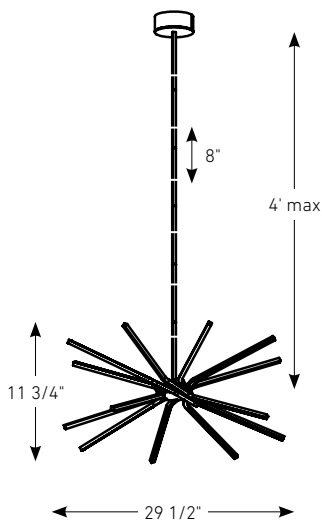

3000k

COLOR TEMPERATURE

ADA
COMPLIANT**

Model	Size	Watts	Delivered lumens	CRI	Color °T	Voltage
STRPD*	30"	33 W	1880 lm	90	3000 K	120 V
STRFL*	64"	14 W	1200 lm			
STRFM*	32"	40 W	2000 lm			
STK21**	21"	7 W	400 lm			
STK37**	37"	13 W	840 lm			

STRPD**STRFL****STRFM****STK21****STK37****Specifications**

Aluminum housing which serves as a highly efficient heat sink
 Frosted lens
 Integrated dimmable driver
 Canopy mount on 4" octagon junction box
 5-year warranty