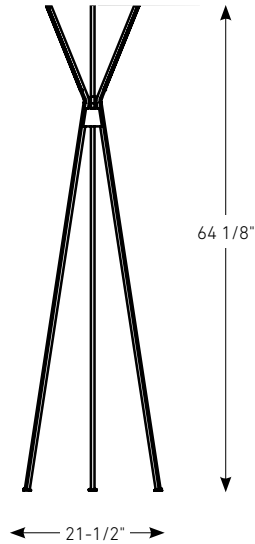

STRPD

STRFL

STRFM

STK21

STK37

Specifications

Aluminum housing which serves as a highly efficient heat sink
Frosted lens
Integrated dimmable driver
Canopy mount on 4" octagon junction box
5-year warranty

Finish

- **BK** Black
- **WH** White

Note

Other color temperatures, finishes, and voltage options are available but may require minimum order quantities (MOQs) and longer lead times. Please contact your DALI representative for more information.