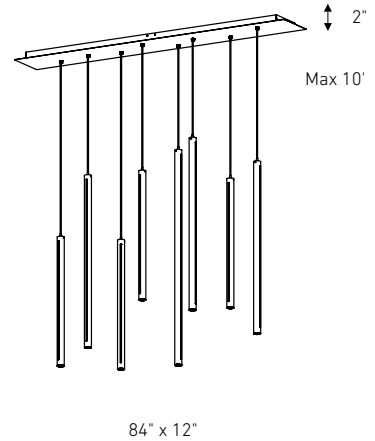

CHANNEL

These beautiful modern pendants with vertical light strips running along the side create tasteful accents to any interior design, whether in a cluster or standalone. Height adjustable 10-foot cables and flexible switch-selectable color temperatures make these decorative pendants an easy choice. Available in multiple sizes and finishes.

Model	Size	Watts	Delivered lumens	CRI	Color °T	Voltage
PDLED120-24	24"	30 W	300 lm	90	3000, 3500, 4000 K	120 V - 277 V
PDLED120-36	36"	30 W	300 lm			
PDLED120-48	48"	30 W	300 lm			
PDLED120-60	60"	30 W	300 lm			
PDLED120-5	Ø22"/5 lights	150 W	1500 lm			
PDLED120-8	Ø26"/8 lights	240 W	2400 lm			
PDLED120-5SQ	47"/5 lights	150 W	1500 lm			
PDLED120-8SQ	84"/8 lights	240 W	2400 lm			

Specifications

Adjustable cable length to 10 feet
 Switch-selectable CCT: 3000 K/
 3500 K/4000 K inside canopy
 Frosted reflector
 Canopy mount on 4" octagon junction box
 Integrated dimmable driver
 Compatible with TRIAC, ELV and
 0-10 V dimmers
 5-year warranty