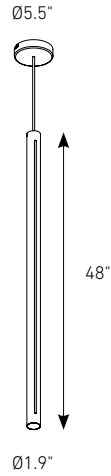

CHANNEL

These beautiful modern pendants with vertical light strips running along the side create tasteful accents to any interior design, whether in a cluster or standalone. Height adjustable 10-foot cables and flexible switch-selectable color temperatures make these decorative pendants an easy choice. Available in multiple sizes and finishes.

Model	Size	Watts	Delivered lumens	CRI	Color °T	Voltage
PDLED120-24	24"	30 W	300 lm	90	3000, 3500, 4000 K	120 V - 277 V
PDLED120-36	36"	30 W	300 lm			
PDLED120-48	48"	30 W	300 lm			
PDLED120-60	60"	30 W	300 lm			
PDLED120-5	Ø22"/5 lights	150 W	1500 lm			
PDLED120-8	Ø26"/8 lights	240 W	2400 lm			
PDLED120-5SQ	47"/5 lights	150 W	1500 lm			
PDLED120-8SQ	84"/8 lights	240 W	2400 lm			

PDLED120-24

PDLED120-36

PDLED120-48

PDLED120-60

PDLED120-5

PDLED120-8

PDLED120-5SQ

PDLED120-8SQ

Specifications

Adjustable cable length to 10 feet
 Switch-selectable CCT: 3000 K/
 3500 K/4000 K inside canopy
 Frosted reflector
 Canopy mount on 4" octagon junction box
 Integrated dimmable driver
 Compatible with TRIAC, ELV and
 0-10 V dimmers
 5-year warranty