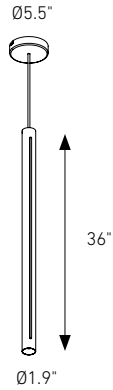

PDLED120-36