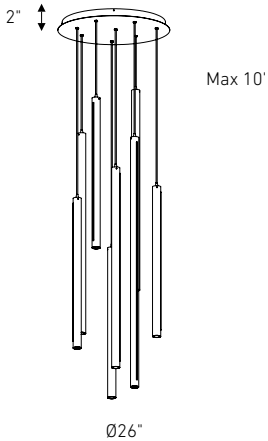

PDLED120-8