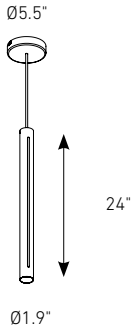

PDLED120-24