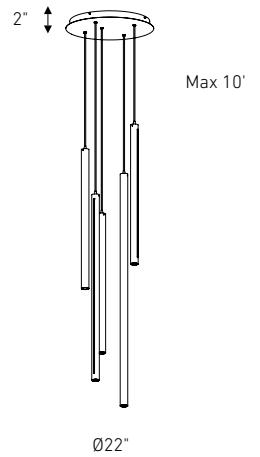

PDLED120-5