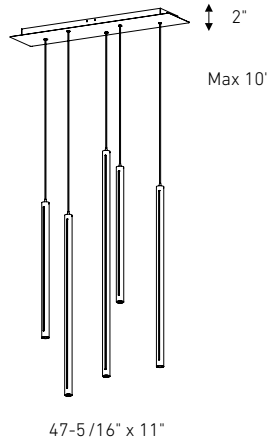

PDLED120-5SQ