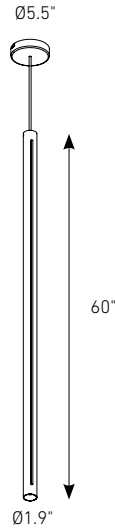

CHANNEL

These beautiful modern pendants with vertical light strips running along the side create tasteful accents to any interior design, whether in a cluster or standalone. Height adjustable 10-foot cables and flexible switch-selectable color temperatures make these decorative pendants an easy choice. Available in multiple sizes and finishes.

Model	Size	Watts	Delivered lumens	CRI	Color °T	Voltage
PDLED120-24	24"	30 W	300 lm	90	3000, 3500, 4000 K	120 V - 277 V
PDLED120-36	36"	30 W	300 lm			
PDLED120-48	48"	30 W	300 lm			
PDLED120-60	60"	30 W	300 lm			
PDLED120-5	Ø22"/5 lights	150 W	1500 lm			
PDLED120-8	Ø26"/8 lights	240 W	2400 lm			
PDLED120-5SQ	47"/5 lights	150 W	1500 lm			
PDLED120-8SQ	84"/8 lights	240 W	2400 lm			

PDLED120-24

PDLED120-36

PDLED120-48

PDLED120-60

PDLED120-5

PDLED120-8

PDLED120-5SQ

PDLED120-8SQ

Specifications

Adjustable cable length to 10 feet
 Switch-selectable CCT: 3000 K/
 3500 K/4000 K inside canopy
 Frosted reflector
 Canopy mount on 4" octagon junction box
 Integrated dimmable driver
 Compatible with TRIAC, ELV and
 0-10 V dimmers
 5-year warranty