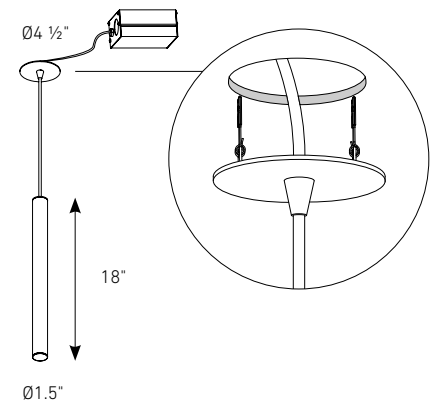

NOVA

Designed for modern and new builds, this cylindrical hanging pendant provides a simple and elegant way to enhance your space. At 18-inches in length, and with an ultra-thin flat canopy with adjustable 10-foot cable, this fixture can be installed as easily as any recessed light. Switch-selectable color temperatures ranging from 3000, 3500, and 4000 K, to create a subtle and customizable lighting effect.

Model	Size	Watts	Delivered lumens	CRI	Color °T	Voltage
PDC18-CC	18"	9 W	510 lm	90	3000 K - 3500 K - 4000 K	120 V

PDC18-CC

Ø3 3/8"

Specifications

Adjustable cable length up to 10 feet
 Switch-selectable CCT
 Every fixture includes a junction box with integrated dimmable driver
 Ultra-slim canopy, installs like a recessed fixture
 Frosted reflector
 5-year warranty

Finish

- **BK** Black
- **SBA** Sandblasted aluminum
- **WH** White

Accessories

RFP-UNI
 Universal rough-in plate

Note

Other color temperatures, finishes, and voltage options are available but may require minimum order quantities (MOQs) and longer lead times. Please contact your DALI representative for more information.