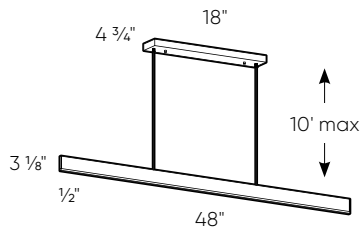

Model	Size	Watts	Delivered lumens	LED lumens	CRI	Color °T	Voltage
SPD48-3K	48"	32 W	1810 lm	2800 lm	90	3000 K	120 V - 277 V
SPD72-3K	72"	55 W	2800 lm	4500 lm	90	3000 K	120 V - 277 V

Specifications

Over 50,000 hours of service life
Adjustable cable length up to 10 feet
Warm white light output
Frosted lens
Aluminum die-cast housing which serves as a highly efficient heat sink
Low power consumption
Superior color consistency
Integrated dimmable driver
Compatible with TRIAC, ELV and 0-10 V dimmers
Suitable for dry locations
Refer to website for dimmer compatibility
5-year warranty

Finish

- **BK** Black
- **WH** White

Note

Other Color °T and Finishes available, but may require MOQ's and longer lead times. Please contact your DALs representative for more information.

Order example

SPD72-3K-WH

Dimmable SPD72-3K 72" slim pendant in a white finish

SPD48-3K