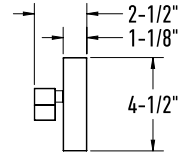

PROJECT [ ] **TYPE** [ ]

DATE [ ] **QTY** [ ]

NOTES