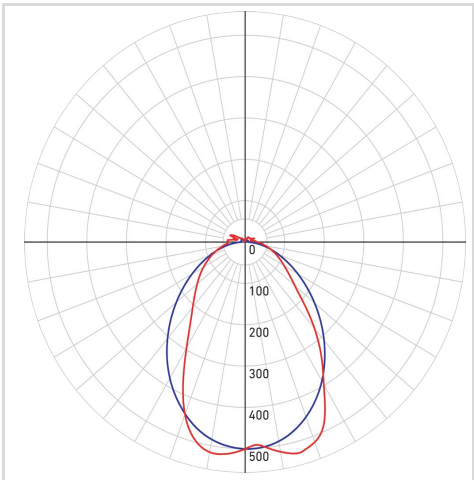

These modern LED vanity lights can be installed in 2 directions; horizontal or vertical based on your desired lighting layout. Let your imagination go.

PROJECT [] **TYPE** []

DATE [] **QTY** []

NOTES

LIGHT DISTRIBUTION

*Lumen output measured at 3000k

QUICK SPECS

Size	24"
Watts (W)	23
Delivered lumens*	1900
CRI	90
Voltage (v)	120
Beam angle (deg)	120
Mounting	Screwed in
Lifespan (hrs)	50 000
Binning	3 SCDM
LED model	SMD 2835
Light direction	Down
Color temperature	2700K/3000K/3500K/4000K/5000K