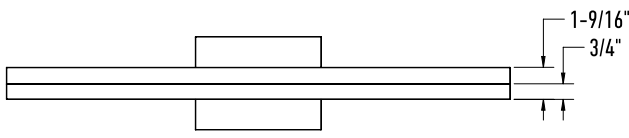

These modern LED vanity lights can be installed in 2 directions; horizontal or vertical based on your desired lighting layout. Let your imagination go.

PROJECT [] **TYPE** []

DATE [] **QTY** []

NOTES

LIGHT DISTRIBUTION

*Lumen output measured at 3000k

QUICK SPECS

Size	24"
Watts (W)	23
Delivered lumens*	1900
CRI	90
Voltage (v)	120
Beam angle (deg)	120
Mounting	Screwed in
Lifespan (hrs)	50 000
Binning	3 SCDM
LED model	SMD 2835
Light direction	Down
Color temperature	2700K/3000K/3500K/4000K/5000K