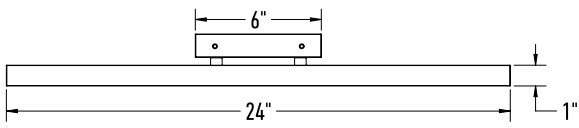

These modern LED vanity lights can be installed in 2 directions; horizontal or vertical based on your desired lighting layout. Let your imagination go.

PROJECT [] **TYPE** []

DATE [] **QTY** []

NOTES

LIGHT DISTRIBUTION

*Lumen output measured at 3000k

QUICK SPECS

Size	24"
Watts (W)	23
Delivered lumens*	1900
CRI	90
Voltage (v)	120
Beam angle (deg)	120
Mounting	Screwed in
Lifespan (hrs)	50 000
Binning	3 SCDM
LED model	SMD 2835
Light direction	Down
Color temperature	2700K/3000K/3500K/4000K/5000K