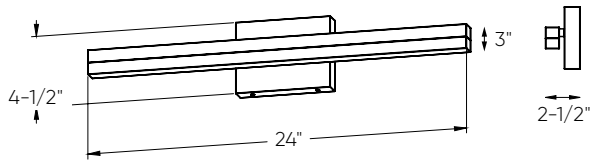

Model	Size	Watts	Delivered lumens	CRI	Color °T	Voltage
LEDVAN003-CC-24	24"	15 W	1300 lm	80	2700, 3000, 3500,	120 V
LEDVAN003-CC-32	32"	22 W	1900 lm		4000, 5000 K	

Specifications

Over 50,000 hours of service life
Switch-selectable CCT: 2700 K/
3000 K/3500 K/4000 K/5000 K in canopy
ADA compliant
Superior color consistency
Integrated dimmable driver
Suitable for damp locations
Refer to website for dimmer compatibility
5-year warranty

Finish

- **BK** Black
- **CH** Chrome
- **GD** Gold
- **SN** Satin Nickel

Note

Other color temperatures, finishes, and voltage options are available but may require minimum order quantities (MOQs) and longer lead times. Please contact your DALI representative for more information.

LEDVAN003-CC-24"