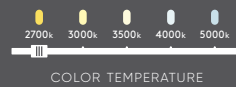

Lyra

These modern LED vanity lights can be installed in 2 directions; horizontal or vertical based on your desired lighting layout. Let your imagination go.

ADA
COMPLIANT

T24
JA8
CERTIFIED

| Model | Size | Watts | Delivered lumens | CRI | Color °T | Voltage |
|------------------------|------|-------|------------------|-----|-------------------|---------|
| LEDVAN003-CC-24 | 24" | 15 W | 1300 lm | 80 | 2700, 3000, 3500, | 120 V |
| LEDVAN003-CC-32 | 32" | 22 W | 1900 lm | | 4000, 5000 K | |

Specifications

Over 50,000 hours of service life
 Switch-selectable CCT: 2700 K/
 3000 K/3500 K/4000 K/5000 K in canopy
 ADA compliant
 Superior color consistency
 Integrated dimmable driver
 Suitable for damp locations
 Refer to website for dimmer compatibility
 5-year warranty

Finish

- **BK** Black
- **CH** Chrome
- **GD** Gold
- **SN** Satin Nickel

Note

Other color temperatures, finishes, and voltage options are available but may require minimum order quantities (MOQs) and longer lead times. Please contact your DALI representative for more information.