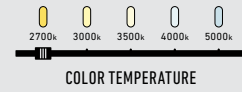

# LYRA

These modern LED vanity lights can be installed in 2 directions; horizontal or vertical based on your desired lighting layout. Let your imagination go.

**ADA**  
COMPLIANT

**T24**  
**JA8**  
CERTIFIED

**LEDVAN003-CC-24**

**LEDVAN003-CC-32**

Model	Size	Watts	Delivered lumens	CRI	Color °T	Voltage
<b>LEDVAN003-CC-24</b>	24"	23 W	1900 lm	90	2700, 3000, 3500, 4000, 5000 K	120 V
<b>LEDVAN003-CC-32</b>	32"	38 W	2800 lm			

**LEDVAN003-CC-24**

**LEDVAN003-CC-32**

**Specifications**

- Switch-selectable CCT
- Superior color consistency
- Integrated dimmable driver
- 5-year warranty

**Finish**

- BK** Black
- CH** Chrome
- GD** Gold
- SN** Satin Nickel