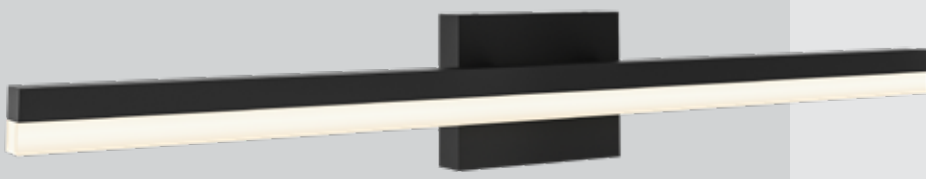

# LYRA

These modern LED vanity lights can be installed in 2 directions; horizontal or vertical based on your desired lighting layout. Let your imagination go.

**ADA**  
COMPLIANT

**T24**  
**JA8**  
CERTIFIED

**LEDVAN003-CC-24**

**LEDVAN003-CC-32**

Model	Size	Watts	Delivered lumens	CRI	Color °T	Voltage
<b>LEDVAN003-CC-24</b>	24"	23 W	1900 lm	90	2700, 3000, 3500, 4000, 5000 K	120 V
<b>LEDVAN003-CC-32</b>	32"	38 W	2800 lm			

**LEDVAN003-CC-24**

**LEDVAN003-CC-32**

**Specifications**

- Switch-selectable CCT
- Superior color consistency
- Integrated dimmable driver
- 5-year warranty

**Finish**

- BK** Black
- CH** Chrome
- GD** Gold
- SN** Satin Nickel