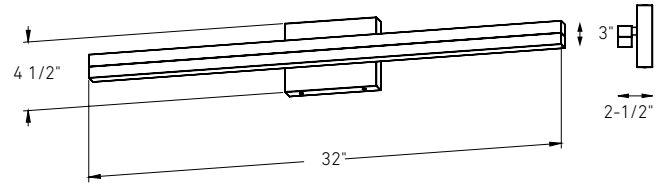

LEDVAN003-CC-32

Specifications

- Switch-selectable CCT
- Superior color consistency
- Integrated dimmable driver
- 5-year warranty

Finish

- **BK** Black
- **CH** Chrome
- **GD** Gold
- **SN** Satin Nickel

Note

Other color temperatures, finishes, and voltage options are available but may require minimum order quantities (MOQs) and longer lead times. Please contact your DALs representative for more information.