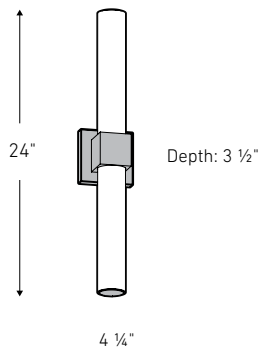

NOBLE TWO

The flexibility of our LED vanity will give you many options to work with. It can be installed horizontally or vertically, and is available in 3 finishes.

ADA
COMPLIANT

LEDVAN002-CC-24

Model	Size	Watts	Delivered lumens	CRI	Color °T	Voltage
LEDVAN002-CC-24	24"	24 W	1525 lm	90	2700, 3000, 3500,	120 V
LEDVAN002-CC-36	36"	32 W	2050 lm		4000, 5000 K	

LEDVAN002-CC-24

LEDVAN002-CC-36

Specifications

Switch-selectable CCT
Round frosted glass lens
Integrated dimmable direct AC
LED technology
5-year warranty

Finish

- **BK** Black
- **CH** Chrome
- **SN** Satin Nickel