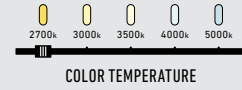

NOBLE TWO

The flexibility of our LED vanity will give you many options to work with. It can be installed horizontally or vertically, and is available in 3 finishes.

ADA
COMPLIANT

LEDVAN002-CC-24

Model	Size	Watts	Delivered lumens	CRI	Color °T	Voltage
LEDVAN002-CC-24	24"	24 W	1525 lm	90	2700, 3000, 3500,	120 V
LEDVAN002-CC-36	36"	32 W	2050 lm		4000, 5000 K	

LEDVAN002-CC-24

LEDVAN002-CC-36

Specifications

Switch-selectable CCT
Round frosted glass lens
Integrated dimmable direct AC
LED technology
5-year warranty

Finish

- **BK** Black
- **CH** Chrome
- **SN** Satin Nickel