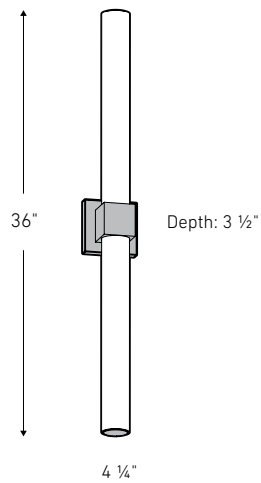

NOBLE TWO

The flexibility of our LED vanity will give you many options to work with. It can be installed horizontally or vertically, and is available in 3 finishes.

ADA
COMPLIANT

LEDVAN002-CC-24

Model	Size	Watts	Delivered lumens	CRI	Color °T	Voltage
LEDVAN002-CC-24	24"	24 W	1525 lm	90	2700, 3000, 3500,	120 V
LEDVAN002-CC-36	36"	32 W	2050 lm		4000, 5000 K	

LEDVAN002-CC-24

LEDVAN002-CC-36

Specifications

Switch-selectable CCT
Round frosted glass lens
Integrated dimmable direct AC
LED technology
5-year warranty

Finish

- **BK** Black
- **CH** Chrome
- **SN** Satin Nickel