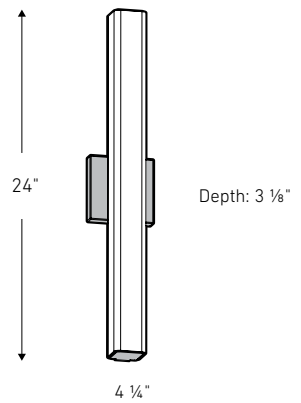

NOBLE ONE

The flexibility of our LED vanity will give you many options to work with. It can be installed in a horizontal or vertical direction, and is available in 3 finishes.

ADA
COMPLIANT

LEDVAN001-CC-18

Model	Size	Watts	Delivered lumens	CRI	Color °T	Voltage
LEDVAN001-CC-18	18"	16 W	1000 lm	90	2700, 3000, 3500,	120 V
LEDVAN001-CC-24	24"	24 W	1600 lm		4000, 5000 K	

LEDVAN001-CC-18

LEDVAN001-CC-24

Specifications