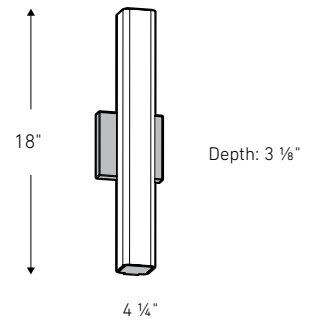

NOBLE ONE

The flexibility of our LED vanity will give you many options to work with. It can be installed in a horizontal or vertical direction, and is available in 3 finishes.

ADA
COMPLIANT

LEDVAN001-CC-18

Model	Size	Watts	Delivered lumens	CRI	Color °T	Voltage
LEDVAN001-CC-18	18"	16 W	1000 lm	90	2700, 3000, 3500,	120 V
LEDVAN001-CC-24	24"	24 W	1600 lm		4000, 5000 K	

LEDVAN001-CC-18

LEDVAN001-CC-24

Specifications