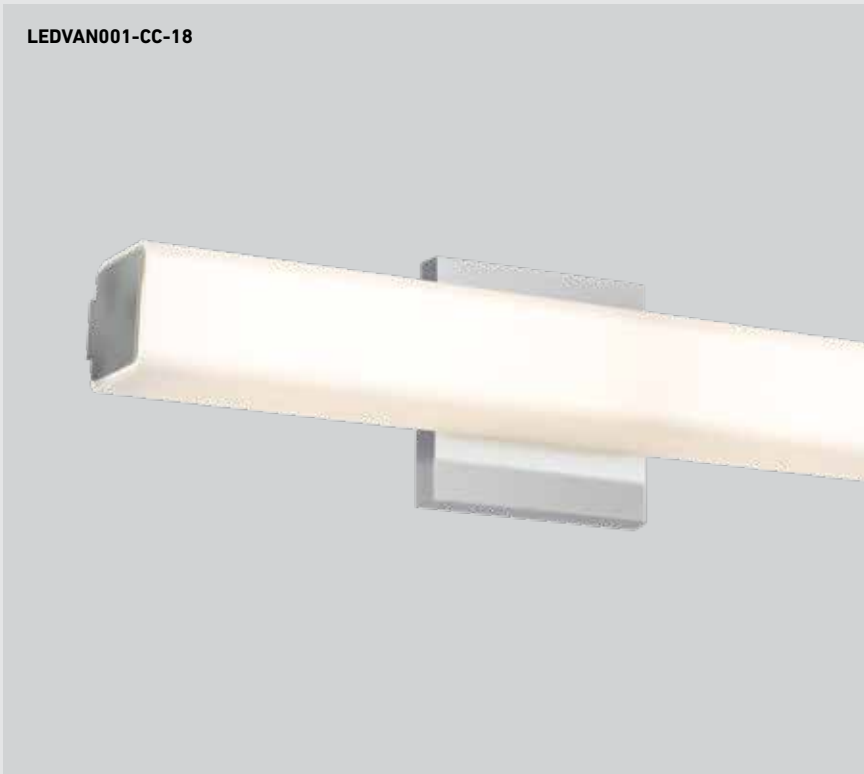

NOBLE ONE

The flexibility of our LED vanity will give you many options to work with. It can be installed in a horizontal or vertical direction, and is available in 3 finishes.

ADA
COMPLIANT

LEDVAN001-CC-18

Model	Size	Watts	Delivered lumens	CRI	Color °T	Voltage
LEDVAN001-CC-18	18"	16 W	1000 lm	90	2700, 3000, 3500,	120 V
LEDVAN001-CC-24	24"	24 W	1600 lm		4000, 5000 K	

LEDVAN001-CC-18

LEDVAN001-CC-24

Specifications

- Switch-selectable CCT:
- Square frosted glass lens
- Superior color consistency
- Integrated dimmable direct-AC LED technology
- 5-year warranty

Finish

- **BK** Black
- **CH** Chrome
- **SN** Satin Nickel