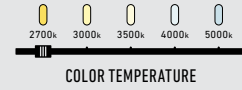

NOBLE ONE

The flexibility of our LED vanity will give you many options to work with. It can be installed in a horizontal or vertical direction, and is available in 3 finishes.

ADA
COMPLIANT

LEDVAN001-CC-18

Model	Size	Watts	Delivered lumens	CRI	Color °T	Voltage
LEDVAN001-CC-18	18"	16 W	1000 lm	90	2700, 3000, 3500,	120 V
LEDVAN001-CC-24	24"	24 W	1600 lm		4000, 5000 K	

LEDVAN001-CC-18

LEDVAN001-CC-24

Specifications

- Switch-selectable CCT:
- Square frosted glass lens
- Superior color consistency
- Integrated dimmable direct-AC LED technology
- 5-year warranty

Finish

- **BK** Black
- **CH** Chrome
- **SN** Satin Nickel