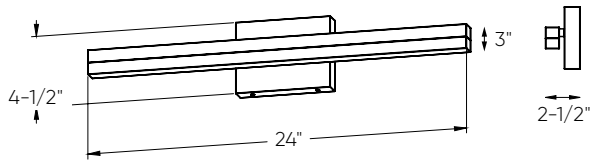

Model	Size	Watts	Delivered lumens	CRI	Color °T	Voltage
LEDVAN003-CC-24	24"	23 W	1900 lm	80	2700, 3000, 3500,	120 V
LEDVAN003-CC-32	32"	38 W	2800 lm		4000, 5000 K	

Specifications

Over 50,000 hours of service life
Switch-selectable CCT: 2700 K/
3000 K/3500 K/4000 K/5000 K in canopy
ADA compliant
Superior color consistency
Integrated dimmable driver
Suitable for damp locations
Refer to website for dimmer compatibility
5-year warranty

Finish

- **BK** Black
- **CH** Chrome
- **GD** Gold
- **SN** Satin Nickel

Note

Other color temperatures, finishes, and voltage options are available but may require minimum order quantities (MOQs) and longer lead times. Please contact your DALI representative for more information.

LEDVAN003-CC-24"