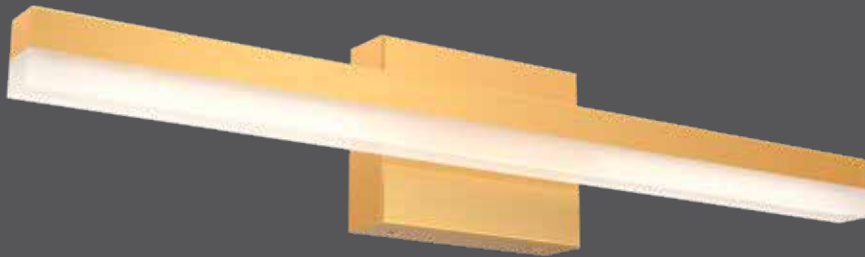

# Lyra

These modern LED vanity lights can be installed in 2 directions; horizontal or vertical based on your desired lighting layout. Let your imagination go.

**ADA**  
COMPLIANT

**T24**  
**JA8**  
CERTIFIED

Model	Size	Watts	Delivered lumens	CRI	Color °T	Voltage
<b>LEDVAN003-CC-24</b>	24"	23 W	1900 lm	80	2700, 3000, 3500,	120 V
<b>LEDVAN003-CC-32</b>	32"	38 W	2800 lm		4000, 5000 K	

**Specifications**

Over 50,000 hours of service life  
 Switch-selectable CCT: 2700 K/  
 3000 K/3500 K/4000 K/5000 K in canopy  
 ADA compliant  
 Superior color consistency  
 Integrated dimmable driver  
 Suitable for damp locations  
 Refer to website for dimmer compatibility  
 5-year warranty

**Finish**

- **BK** Black
- **CH** Chrome
- **GD** Gold
- **SN** Satin Nickel

**Note**

Other color temperatures, finishes, and voltage options are available but may require minimum order quantities (MOQs) and longer lead times. Please contact your DALI representative for more information.