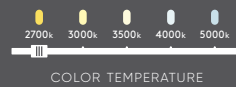

# Lyra

These modern LED vanity lights can be installed in 2 directions; horizontal or vertical based on your desired lighting layout. Let your imagination go.

**ADA**  
COMPLIANT

**T24**  
**JA8**  
CERTIFIED

Model	Size	Watts	Delivered lumens	CRI	Color °T	Voltage
<b>LEDVAN003-CC-24</b>	24"	23 W	1900 lm	80	2700, 3000, 3500,	120 V
<b>LEDVAN003-CC-32</b>	32"	38 W	2800 lm		4000, 5000 K	

**Specifications**

Over 50,000 hours of service life  
 Switch-selectable CCT: 2700 K/  
 3000 K/3500 K/4000 K/5000 K in canopy  
 ADA compliant  
 Superior color consistency  
 Integrated dimmable driver  
 Suitable for damp locations  
 Refer to website for dimmer compatibility  
 5-year warranty

**Finish**

- **BK** Black
- **CH** Chrome
- **GD** Gold
- **SN** Satin Nickel

**Note**

Other color temperatures, finishes, and voltage options are available but may require minimum order quantities (MOQs) and longer lead times. Please contact your DALI representative for more information.