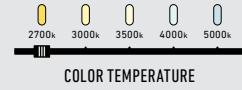

# GENEVA

Imagine being able to manually control the amount of light spread coming from both the top and bottom of your lighting fixture. This is now possible with our LED wall mount.

**ADA**  
COMPLIANT

LEDWALL-G-CC

Model	Size	Watts	Delivered lumens	CRI	Color °T	Voltage
LEDWALL-G-CC	4-1/2"	14 W	600 lm	90	2700, 3000, 3500, 4000, 5000 K	120 V

### Specifications

- Made of extruded aluminum
- Separately adjustable up and down lighting
- Easily adjustable lighting angle from 0° to 92°
- Superior color consistency
- Directional lighting
- Integrated dimmable driver
- 5-year warranty