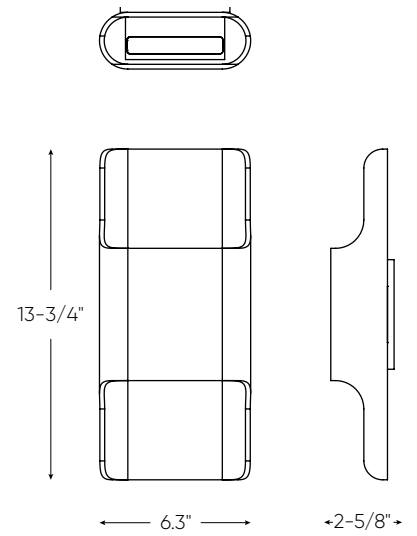

Model	Size	Watts	Delivered lumens	CRI	Color °T	Voltage
LEDWALL-E	13-3/4"	12 W	870 lm	90	3000 K	120 V

LEDWALL-E

Specifications

Made of extruded aluminum
Fully sealed light engine
Unique up and down lighting output
Low profile design
Integrated dimmable driver
5-year warranty