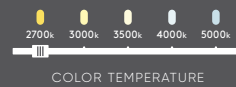

Geneva

Imagine being able to manually control the amount of light spread coming from both the top and bottom of your lighting fixture. This is now possible with our LED wall mount.

ADA
COMPLIANT

Model	Size	Watts	Delivered lumens	CRI	Color °T	Voltage
LEDWALL-G-CC	4-1/2"	14 W	600 lm	90	2700, 3000, 3500, 4000, 5000 K	120 V

Specifications

Made of extruded aluminum
 Switch-selectable CCT: 2700 K/ 3000 K/3500 K/4000 K/5000 K in canopy
 Over 50,000 hours of service life
 Separately adjustable up and down lighting
 Easily adjustable lighting angle from 0° to 92°
 Low power consumption
 Superior color consistency
 Directional lighting
 Integrated dimmable driver
 ADA compliant
 Suitable for wet locations
 Refer to website for dimmer compatibility
 Ideal operating temperature: -20° to 40° C
 5-year warranty