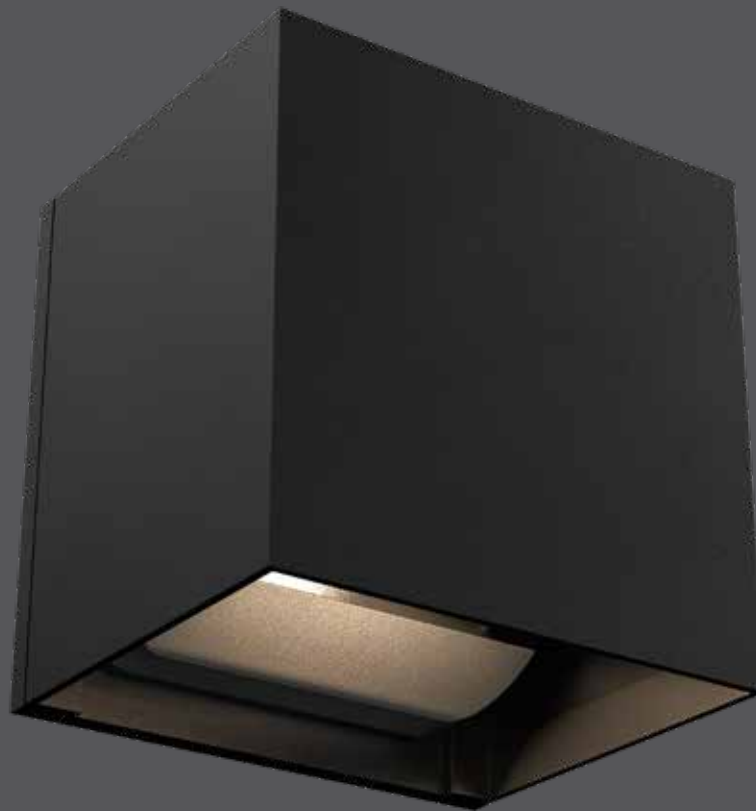

Geneva

Imagine being able to manually control the amount of light spread coming from both the top and bottom of your lighting fixture. This is now possible with our LED wall mount.

ADA
COMPLIANT

Model	Size	Watts	Delivered lumens	CRI	Color °T	Voltage
LEDWALL-G-CC	4-1/2"	14 W	600 lm	90	2700, 3000, 3500, 4000, 5000 K	120 V

Specifications

Made of extruded aluminum
 Switch-selectable CCT: 2700 K/ 3000 K/3500 K/4000 K/5000 K in canopy
 Over 50,000 hours of service life
 Separately adjustable up and down lighting
 Easily adjustable lighting angle from 0° to 92°
 Low power consumption
 Superior color consistency
 Directional lighting
 Integrated dimmable driver
 ADA compliant
 Suitable for wet locations
 Refer to website for dimmer compatibility
 Ideal operating temperature: -20° to 40° C
 5-year warranty