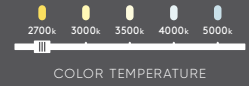

Delta square

Our LED flush mounts incorporate Edge-Lit technology, eliminating hot spots or glare. With 3 sizes to choose from, every application is covered.

UPGRADE

JA8
CERTIFIED*

Model	Size	Watts	Delivered lumens	LED lumens	CRI	Color °T	Voltage
CFLEDSQ06-CC	6"	11 W	700 lm	750 lm	90	2700, 3000, 3500, 4000, 5000 K	120 V
CFLEDSQ10-CC	10"	17 W	1000 lm	1200 lm			
CFLEDSQ14-CC	14"	26 W	1600 lm	2100 lm			

Specifications

Integrated dimmable driver
 Over 50,000 hours of service life
 Switch-selectable CCT: 2700 K/
 3000 K/3500 K/4000 K/5000 K in canopy
 Smooth 360° wide spread
 Minimal heat emission
 Frosted lens
 Edge-lit technology
 Cast aluminum construction
 Suitable for damp locations
 Refer to website for dimmer compatibility
 Ideal operating temperature:
 -20° to 40° C
 5-year warranty

Finish

- **BK** Black
- **SN** Satin Nickel
- **WH** White

Note

Other color °T and finishes available, but may require MOQ's and longer lead times. Please contact your DALs representative for more information.