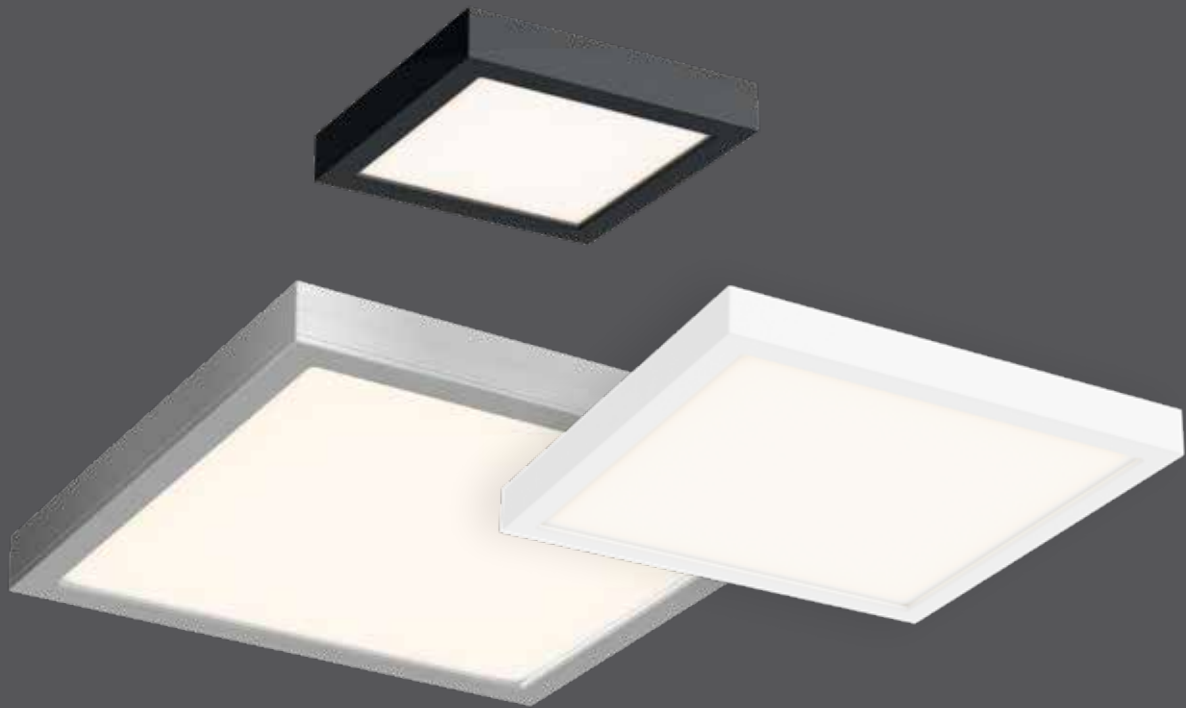

Delta square

Our LED flush mounts incorporate Edge-Lit technology, eliminating hot spots or glare. With 3 sizes to choose from, every application is covered.

UPGRADE

JA8
CERTIFIED*

Model	Size	Watts	Delivered lumens	LED lumens	CRI	Color °T	Voltage
CFLEDSQ06-CC	6"	11 W	700 lm	750 lm	90	2700, 3000, 3500, 4000, 5000 K	120 V
CFLEDSQ10-CC	10"	17 W	1000 lm	1200 lm			
CFLEDSQ14-CC	14"	26 W	1600 lm	2100 lm			

Specifications

Integrated dimmable driver
 Over 50,000 hours of service life
 Switch-selectable CCT: 2700 K/
 3000 K/3500 K/4000 K/5000 K in canopy
 Smooth 360° wide spread
 Minimal heat emission
 Frosted lens
 Edge-lit technology
 Cast aluminum construction
 Suitable for damp locations
 Refer to website for dimmer compatibility
 Ideal operating temperature:
 -20° to 40° C
 5-year warranty