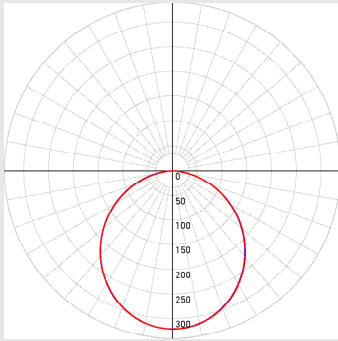

PROJECT:	TYPE:
DATE:	QTY:
NOTES:	

QUICK SPECS

SIZE	WATTS	DELIVERED LUMENS*	COLOR °T 5CCT	CRI	VOLTAGE	BEAM ANGLE	LIGHT DIRECTION	FINISH
10"	17W	880lm	2700K 3000K 3500K 4000K 5000K	90	120V	110°	Straight	<input type="radio"/> White <input checked="" type="radio"/> Black <input type="radio"/> Satin nickel

*Lumen output measured at 3000K

LIGHT DISTRIBUTION

CONSTRUCTION

Lens Frosted	Finish type Paint (BK, WH) Electroplate (SN)	Type of LED Edge lit SMD
Lens material PC	Housing material Cast aluminum	Mounting Twist bracket