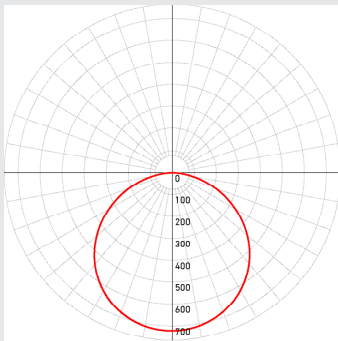

PROJECT:	TYPE:
DATE:	QTY:
NOTES:	

QUICK SPECS

SIZE	WATTS	DELIVERED LUMENS*	COLOR °T 5CCT	CRI	VOLTAGE	BEAM ANGLE	LIGHT DIRECTION	FINISH
18"	30W	2100lm	2700K 3000K 3500K 4000K 5000K	90	120V	110°	Straight	<input type="radio"/> White <input checked="" type="radio"/> Black <input type="radio"/> Satin nickel

*Lumen output measured at 3000K

LIGHT DISTRIBUTION

CONSTRUCTION

Lens Frosted	Finish type Paint (BK, WH) Electroplate (SN)	Type of LED Edge lit SMD
Lens material PC	Housing material Cast aluminum	Mounting Twist bracket