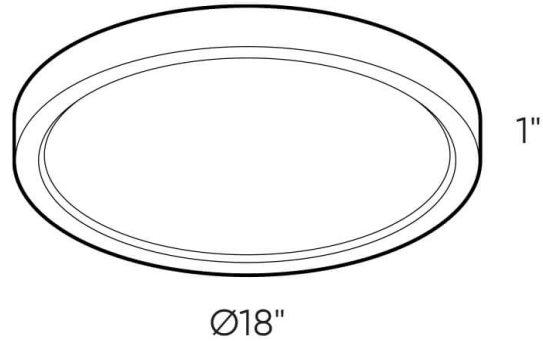

MODEL NAME **CFLEDR18-CC**
DELTA SERIES
18" Round Flush Mount

Our LED flush mounts incorporate edge-lit technology, eliminating hot spots and glare. Can be installed indoors or out and includes five switch-selectable CCT settings.

PROJECT:	TYPE:
DATE:	QTY:
NOTES:	

QUICK SPECS

SIZE	WATTS	DELIVERED LUMENS*	COLOR °T 5CCT	CRI	VOLTAGE	BEAM ANGLE	LIGHT DIRECTION	FINISH
18"	30W	2100lm	2700K 3000K 3500K 4000K 5000K	90	120V	110°	Straight	<input type="radio"/> White <input checked="" type="radio"/> Black <input type="radio"/> Satin nickel

*Lumen output measured at 3000K

LIGHT DISTRIBUTION

CONSTRUCTION

Lens Frosted	Finish type Paint (BK, WH) Electroplate (SN)	Type of LED Edge lit SMD
Lens material PC	Housing material Cast aluminum	Mounting Twist bracket