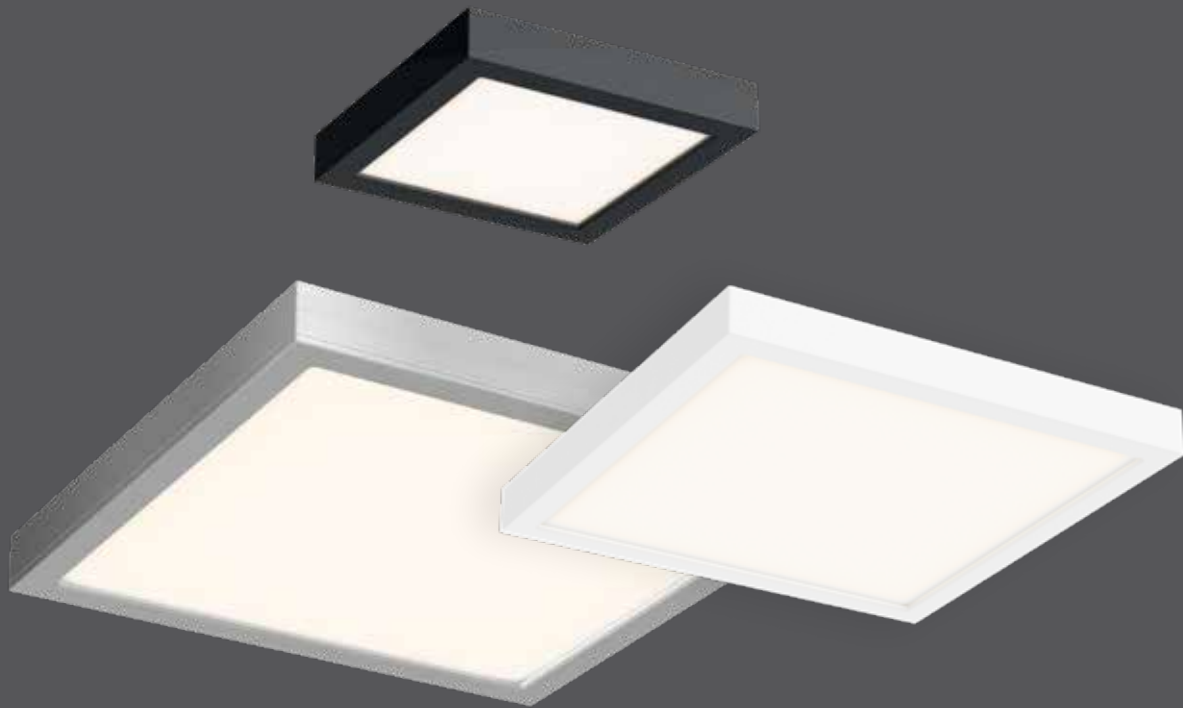

Delta square

Our LED flush mounts incorporate Edge-Lit technology, eliminating hot spots or glare. With 3 sizes to choose from, every application is covered.

UPGRADE

T24
JA8
CERTIFIED

Model	Size	Watts	Delivered lumens	CRI	Color °T	Voltage
CFLEDSQ06-CC	6"	11 W	700 lm	90	2700, 3000, 3500, 4000, 5000 K	120 V
CFLEDSQ10-CC	10"	17 W	1200 lm			
CFLEDSQ14-CC	14"	26 W	1700 lm			

Specifications

Integrated dimmable driver
 Over 50,000 hours of service life
 Switch-selectable CCT: 2700 K/
 3000 K/3500 K/4000 K/5000 K in canopy
 Smooth 360° wide spread
 Minimal heat emission
 Frosted lens
 Edge-lit technology
 Cast aluminum construction
 Suitable for outdoor locations
 on covered ceilings only
 Refer to website for dimmer compatibility
 Ideal operating temperature:
 -20° to 40° C
 5-year warranty