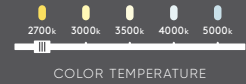

Delta square

Our LED flush mounts incorporate Edge-Lit technology, eliminating hot spots or glare. With 3 sizes to choose from, every application is covered.

UPGRADE

T24
JA8
CERTIFIED

Model	Size	Watts	Delivered lumens	CRI	Color °T	Voltage
CFLEDSQ06-CC	6"	11 W	700 lm	90	2700, 3000, 3500, 4000, 5000 K	120 V
CFLEDSQ10-CC	10"	17 W	1200 lm			
CFLEDSQ14-CC	14"	26 W	1700 lm			

Specifications

Integrated dimmable driver
 Over 50,000 hours of service life
 Switch-selectable CCT: 2700 K/
 3000 K/3500 K/4000 K/5000 K in canopy
 Smooth 360° wide spread
 Minimal heat emission
 Frosted lens
 Edge-lit technology
 Cast aluminum construction
 Suitable for outdoor locations
 on covered ceilings only
 Refer to website for dimmer compatibility
 Ideal operating temperature:
 -20° to 40° C
 5-year warranty

Finish

- **BK** Black
- **SN** Satin Nickel
- **WH** White

Note

Other color temperatures, finishes, and voltage options are available but may require minimum order quantities (MOQs) and longer lead times. Please contact your DALI representative for more information.