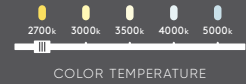

Delta

Our LED flush mounts incorporate edge-lit technology, eliminating hot spots and glare. With 4 sizes to choose from, every application is covered.

UPGRADE

T24
JA8
CERTIFIED

Model	Size	Watts	Delivered lumens	CRI	Color °T	Voltage
CFLEDR06-CC	6"	11 W	700 lm	90	2700, 3000, 3500, 4000, 5000 K	120 V
CFLEDR10-CC	10"	17 W	1200 lm			
CFLEDR14-CC	14"	26 W	1700 lm			
CFLEDR18-CC	18"	30 W	2100 lm			
CFLEDR24-CC	24"	40 W	3000 lm			

Specifications

Integrated dimmable driver
 Over 50,000 hours of service life
 Switch-selectable CCT: 2700 K/
 3000 K/3500 K/4000 K/5000 K in canopy
 Smooth 360° wide spread
 Minimal heat emission
 Frosted lens
 Edge-lit technology
 Cast aluminum construction
 Suitable for outdoor locations
 on covered ceilings only
 Refer to website for dimmer compatibility
 Ideal operating temperature:
 -20° to 40° C
 5-year warranty

Finish

- **BK** Black
- **GD** Gold (6, 10, 14" models only)
- **SN** Satin Nickel (6, 10, 14" models only)
- **WH** White

Note

Other color temperatures, finishes, and voltage options are available but may require minimum order quantities (MOQs) and longer lead times. Please contact your DALI representative for more information.