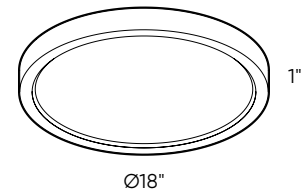

Delta

Our LED flush mounts incorporate edge-lit technology, eliminating hot spots and glare. With 4 sizes to choose from, every application is covered.

UPGRADE

T24
JA8
CERTIFIED

Model	Size	Watts	Delivered lumens	CRI	Color °T	Voltage
CFLEDR06-CC	6"	11 W	700 lm	90	2700, 3000, 3500, 4000, 5000 K	120 V
CFLEDR10-CC	10"	17 W	1200 lm			
CFLEDR14-CC	14"	26 W	1700 lm			
CFLEDR18-CC	18"	30 W	2100 lm			
CFLEDR24-CC	24"	40 W	3000 lm			

CFLEDR06-CC

CFLEDR10-CC

CFLEDR14-CC

CFLEDR18-CC

CFLEDR24-CC