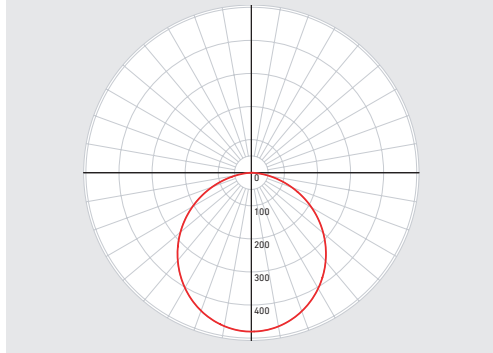

LIGHT DISTRIBUTION

CONSTRUCTION	Lens Frosted	Finish type Satin	Type of LED Edge lit SMD
	Lens material PC	Housing material Plastic	Mounting Octo Jbox

RATINGS	Location Indoor	Lifespan 35,000 hrs.	IP rating IP20
	Environment Damp	Certifications ETL, ES	Operating temperature -20° to 40° C

WHAT'S IN THE BOX

- LED flush mount fixture
- Mounting bracket
- Mounting hardware
- Wire nuts
- Instruction sheet

ACCESSORIES

-

ADAPTERS

-