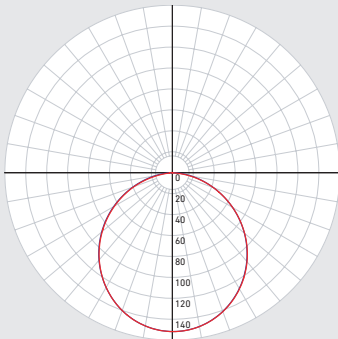

LIGHT DISTRIBUTION

CONSTRUCTION

Lens Frosted	Finish type Satin	Type of LED Edge lit SMD
Lens material PC	Housing material Plastic	Mounting Octo Jbox

RATINGS

Location Indoor	Lifespan 35,000 hrs.	IP rating IP20
Environment Damp	Certifications ETL, ES	Operating temperature -20° to 40° C

WHAT'S IN THE BOX

- LED flush mount fixture
- Mounting bracket
- Mounting hardware
- Wire nuts
- Instruction sheet

ACCESSORIES

-

ADAPTERS

-