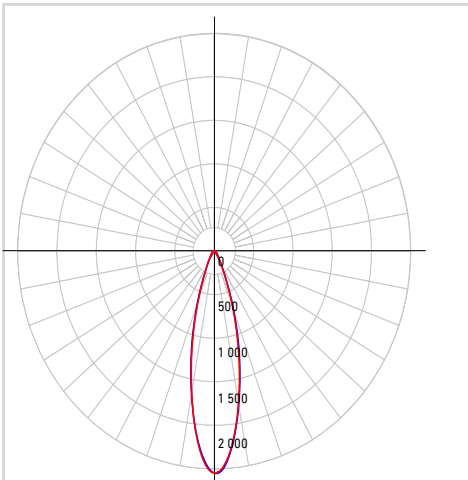

DALS LIGHTING

Canada
80, de la Seigneurie blvd., E.
Blainville, Quebec j7C 4N1

U.S.A.
4383, NW 124th Ave.,
Coral Springs, Florida 33065

877.430.1818
info@dals.com
dals.com

MODEL FGM4-CC

NAME Pivot

4 Inch Flat Recessed LED Gimbal Light
When searching for lighting flexibility, look no further than our 4" flat gimbal LED downlight. With a powerful lumen output and the ability to shine your light on a 360 degree rotation and a 90° tilt angle, this product will meet your every needs.

PROJECT

TYPE

DATE

QTY

NOTES

LIGHT DISTRIBUTION

*Lumen output measured at 3000k

QUICK SPECS

Size	4"
Watts (W)	9
Delivered lumens*	800
CRI	90
Voltage (v)	120
Beam angle (deg)	#UNKNOWN!
Cut hole size (in)	4-1/4"
Lifespan (hrs)	50000
FT rating	FT6
Binning	3 SDCM
LED model	COB
Color temperature	2700K/3000K/3500K/4000K/5000K