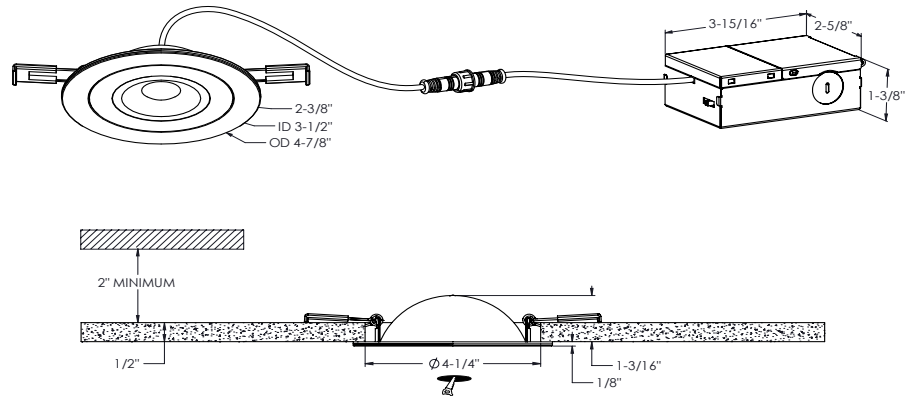

DALS LIGHTING

Canada
80, de la Seigneurie blvd., E.
Blainville, Quebec j7C 4N1

U.S.A.
4383, NW 124th Ave.,
Coral Springs, Florida 33065

877.430.1818
info@dals.com
dals.com

MODEL FGM4-CC

NAME Pivot

4 Inch Flat Recessed LED Gimbal Light
When searching for lighting flexibility, look no further than our 4" flat gimbal LED downlight. With a powerful lumen output and the ability to shine your light on a 360 degree rotation and a 90° tilt angle, this product will meet your every needs.

PROJECT

TYPE

DATE

QTY

NOTES