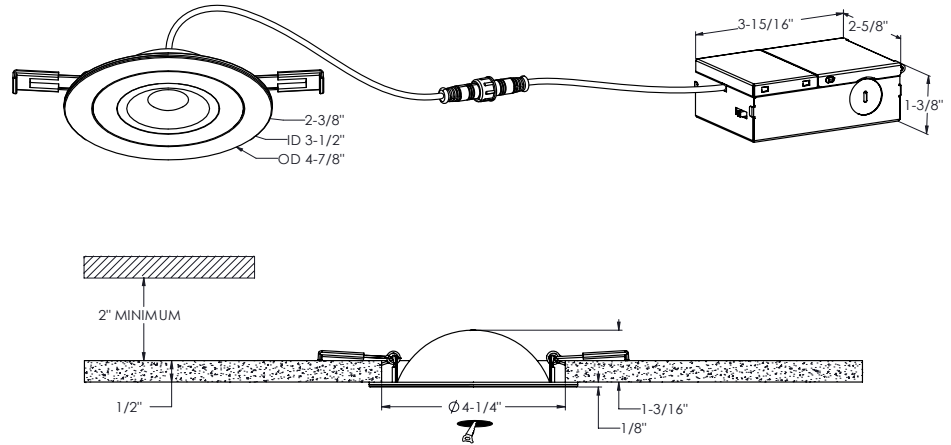

PROJECT

TYPE

DATE

QTY

NOTES