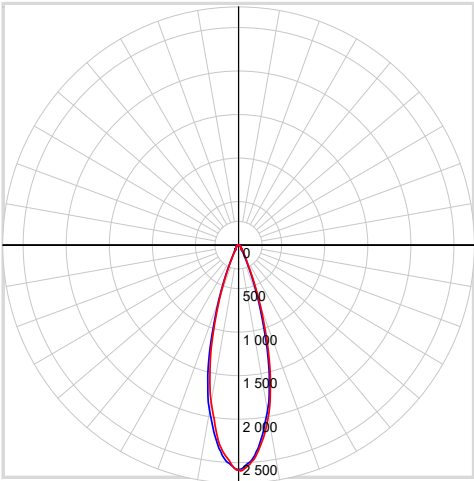

## LIGHT DISTRIBUTION

\*Lumen output measured at 3000k

## QUICK SPECS

<b>Size</b>	4"
<b>Watts (W)</b>	9
<b>Delivered lumens*</b>	800
<b>CRI</b>	90
<b>Voltage (v)</b>	120
<b>Beam angle (deg)</b>	38
<b>Cut hole size (in)</b>	4-1/4"
<b>FT rating</b>	FT6
<b>UGR</b>	15
<b>Binning</b>	3 SDCM
<b>LED model</b>	COB
<b>Color temperature</b>	2700K/3000K/3500K/4000K/5000K
<b>Certifications</b>	ETL, FCC, ICES, JA8/T24, ES, IC, ASTM E283-04