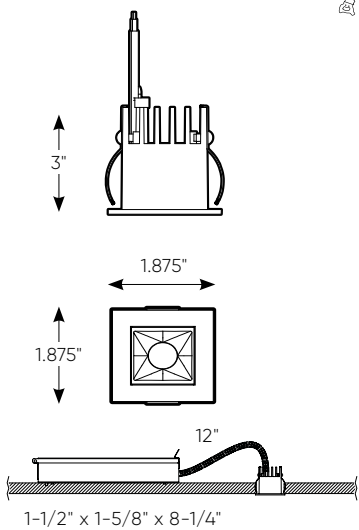

Accessories

RFP-MSL1
 Rough-in plate for MSL1
RFP-MSL2
 Rough-in plate for MSL2

Finish

○ **AWH** White
 ● **BK** Black

Order example

MSL2-3K-BK
 Non-dimmable MSL2-3K 3" recessed downlight fixture in a black finish

Note

Other Color °T and Finishes available, but may require MOQ's and longer lead times. Please contact your DALI representative for more information.

MSL1-3K 1-9/16" x 1-9/16"

MSL2-3K 1-9/16" x 2-5/8"