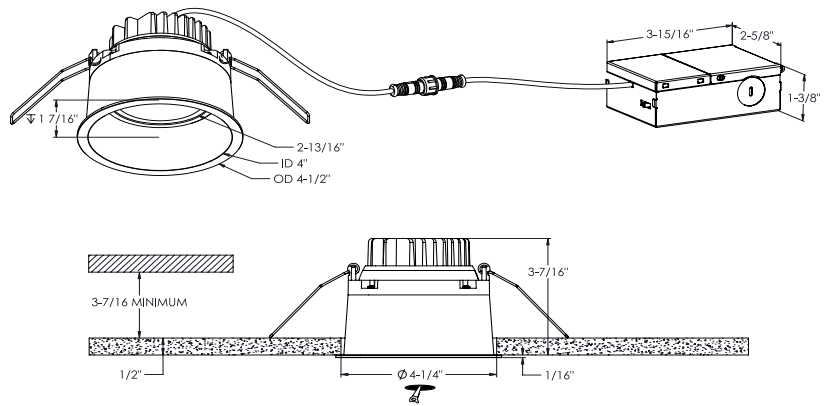

PROJECT

TYPE

DATE

QTY

NOTES