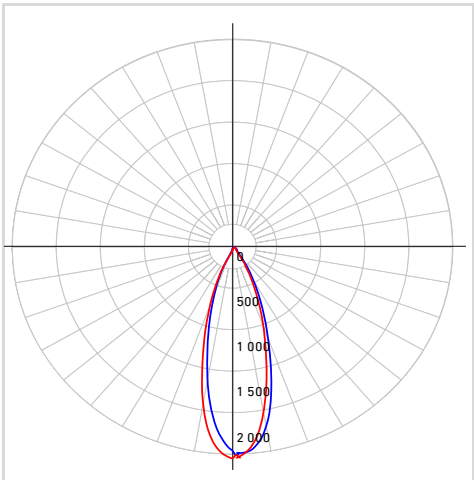

**NAME** Facet

4" Regressed Gimbal downlight

This versatile modern thin-trim gimbal with multi-directional adjustable swivel produces a high light output with minimal glare as a result of its regressed light source.

**PROJECT**

**TYPE**

**DATE**

**QTY**

**NOTES**

**LIGHT DISTRIBUTION**

\*Lumen output measured at 3000k

**QUICK SPECS**

<b>Size</b>	4"
<b>Watts (W)</b>	12
<b>Delivered lumens*</b>	1200
<b>CRI</b>	90
<b>Voltage (v)</b>	120
<b>Beam angle (deg)</b>	40
<b>Cut hole size (in)</b>	4-1/4"
<b>Lifespan (hrs)</b>	50000
<b>FT rating</b>	FT6
<b>Binning</b>	3 SDCM
<b>LED model</b>	COB
<b>Color temperature</b>	2700K/3000K/3500K/4000K/5000K