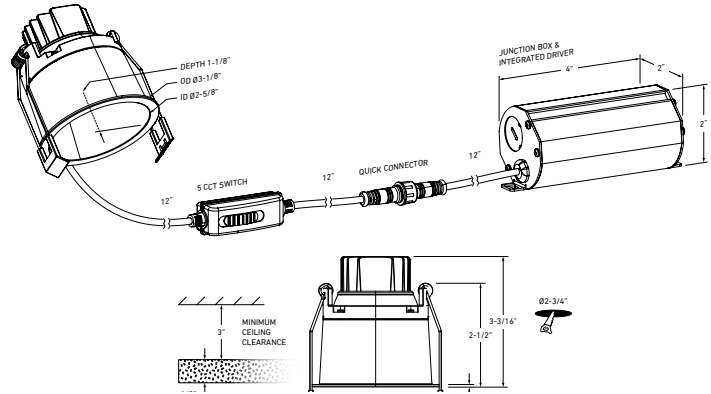

QUICK SPECS

SIZE	WATTS	DELIVERED LUMENS*	COLOR °T 5CCT	CRI	VOLTAGE	BEAM ANGLE	FINISH
2"	8W	600lm	2700K 3000K 3500K 4000K 5000K	90	120V	40°	○ White ● Black