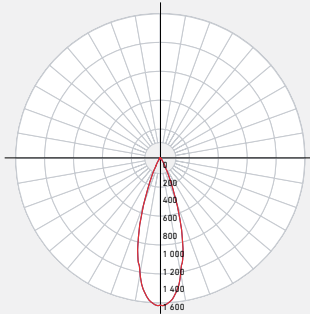

MODEL NAME **RGM2-CC FACET**
2-Inch Regressed Gimbal Downlight With Thin Trim

This versatile modern gimbal with multi-directional adjustable swivel produces a bright glow with minimal glare as a result of its regressed light source.

PROJECT: _____ **TYPE:** _____

DATE: _____ **QTY:** _____

NOTES:

QUICK SPECS

SIZE	WATTS	DELIVERED LUMENS*	COLOR °T 5CCT	CRI	VOLTAGE	BEAM ANGLE	FINISH
2"	8W	600lm	2700K 3000K 3500K 4000K 5000K	90	120V	40°	○ White ● Black

LIGHT DISTRIBUTION

CONSTRUCTION	Lens	Type of optics	Type of LED
	Clear	Optical lens	COB
	Lens material Acrylic	Housing material Cast aluminum	Cut hole size 2-3/4"

RATINGS	Placement	Lifespan	FT rating
	Indoor/Outdoor	50,000 hrs.	FT6
	Location Wet	Certifications ETL, FCC, ICES, ES IC, ASTM E283-04, T24	Operating temperature -20° to 40° C