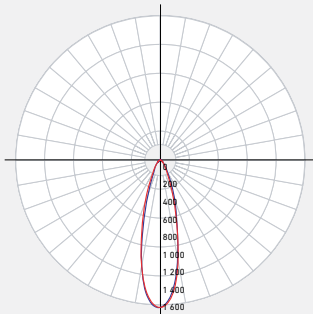

PROJECT: _____ **TYPE:** _____

DATE: _____ **QTY:** _____

NOTES:

QUICK SPECS

SIZE	WATTS	DELIVERED LUMENS*	COLOR °T 5CCT	CRI	VOLTAGE	BEAM ANGLE	FINISH
4"	8W	680lm	2700K 3000K 3500K 4000K 5000K	90	120V	40°	<input type="radio"/> White <input type="radio"/> Satin Nickel <input type="radio"/> Black

*Lumen output measured at 3000K

LIGHT DISTRIBUTION

CONSTRUCTION

Lens Clear	Type of optics Optical lens	Type of LED COB
Lens material Acrylic	Housing material Cast aluminum	Cut hole size 2-3/4"

RATINGS

Placement Indoor/Outdoor	Lifespan 50,000 hrs.	FT rating FT6
Location Wet	Certifications ETL, FCC, ICES, ES IC, ASTM E283-04, T24	Operating temperature -20° to 40° C