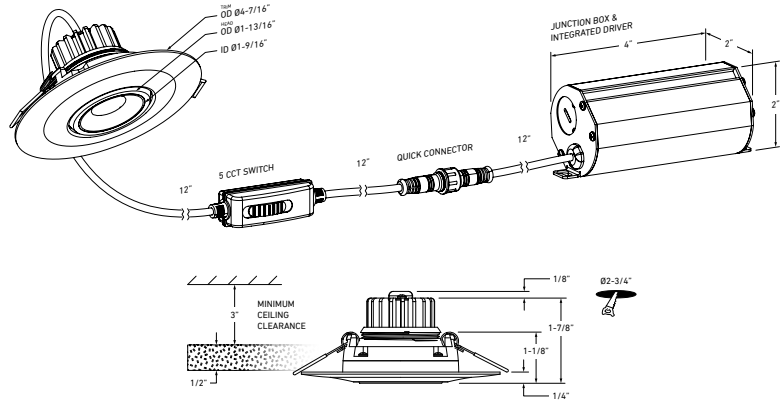

MODEL NAME **LEDDOWNG4-CC**
SCOPE
4-Inch Gimbal Recessed

There are moments when you want the ability to direct light as you please. With our LED Gimbal recessed fixture this has now become a reality with the easiest of installations.

PROJECT: _____ **TYPE:** _____

DATE: _____ **QTY:** _____

NOTES:

QUICK SPECS

SIZE	WATTS	DELIVERED LUMENS*	COLOR °T 5CCT	CRI	VOLTAGE	BEAM ANGLE	FINISH
4"	8W	680lm	2700K 3000K 3500K 4000K 5000K	90	120V	40°	<input type="radio"/> White <input type="radio"/> Satin Nickel <input type="radio"/> Black

*Lumen output measured at 3000K

LIGHT DISTRIBUTION

CONSTRUCTION

Lens Clear	Type of optics Optical lens	Type of LED COB
Lens material Acrylic	Housing material Cast aluminum	Cut hole size 2-3/4"

RATINGS

Placement Indoor/Outdoor	Lifespan 50,000 hrs.	FT rating FT6
Location Wet	Certifications ETL, FCC, ICES, ES IC, ASTM E283-04, T24	Operating temperature -20° to 40° C

- REC-EXT108**
108" extension cord for recessed fixtures
- REC-EXT230**
230" extension cord for recessed fixtures

ELECTRICAL DETAILS	Input voltage 100-135V	Output current 300mA	Power factor 97%	Driver type Constant current
	Output voltage 21V	LED model # COB	THD harmonic distortion <30%	Binning type 3 SDCM