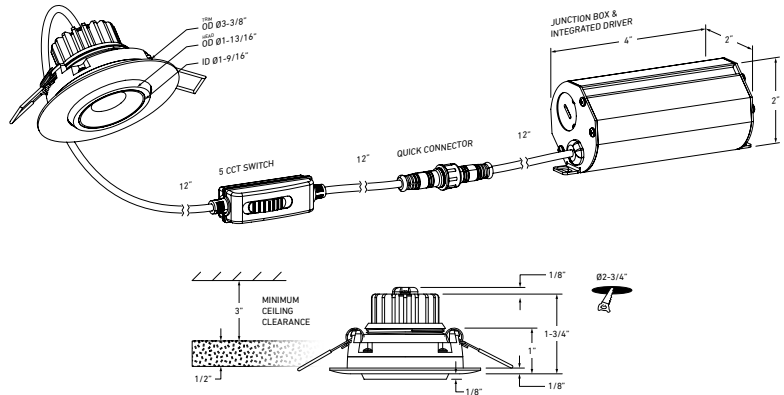

MODEL NAME **LEDDOWNG3-CC**
SCOPE
3-Inch Gimbal Recessed

There are moments when you want the ability to direct light as you please. With our LED Gimbal recessed fixture this has now become a reality with the easiest of installations.

PROJECT:	TYPE:
DATE:	QTY:
NOTES:	

QUICK SPECS

SIZE	WATTS	DELIVERED LUMENS*	COLOR °T 5CCT	CRI	VOLTAGE	BEAM ANGLE	FINISH
3"	8W	680lm	2700K 3000K 3500K 4000K 5000K	90	120V	40°	<input type="radio"/> White <input type="radio"/> Satin Nickel <input checked="" type="radio"/> Black

*Lumen output measured at 3000K

LIGHT DISTRIBUTION

CONSTRUCTION

Lens Clear	Type of optics Optical lens	Type of LED COB
Lens material Acrylic	Housing material Cast aluminum	Cut hole size 2-3/4"

RATINGS

Placement Indoor/Outdoor	Lifespan 50,000 hrs.	FT rating FT6
Location Wet	Certifications ETL, FCC, ICES, ES IC, ASTM E283-04, T24	Operating temperature -20° to 40° C

- REC-EXT108**
108" extension cord for recessed fixtures
- REC-EXT230**
230" extension cord for recessed fixtures

ELECTRICAL DETAILS	Input voltage 100-135V	Output current 300mA	Power factor 97%	Driver type Constant current
	Output voltage 21V	LED model # COB	THD harmonic distortion <30%	Binning type 3 SDCM