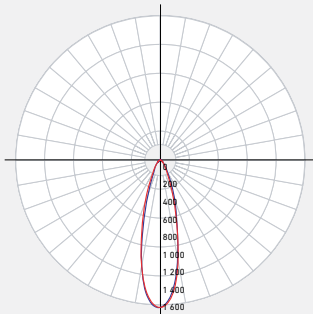

MODEL NAME **LEDDOWNG3-CC**
SCOPE
3-Inch Gimbal Recessed

There are moments when you want the ability to direct light as you please. With our LED Gimbal recessed fixture this has now become a reality with the easiest of installations.

PROJECT:	TYPE:
DATE:	QTY:
NOTES:	

QUICK SPECS

SIZE	WATTS	DELIVERED LUMENS*	COLOR °T 5CCT	CRI	VOLTAGE	BEAM ANGLE	FINISH
3"	8W	680lm	2700K 3000K 3500K 4000K 5000K	90	120V	40°	<input type="radio"/> White <input type="radio"/> Satin Nickel <input checked="" type="radio"/> Black

*Lumen output measured at 3000K

LIGHT DISTRIBUTION

CONSTRUCTION

Lens Clear	Type of optics Optical lens	Type of LED COB
Lens material Acrylic	Housing material Cast aluminum	Cut hole size 2-3/4"

RATINGS

Placement Indoor/Outdoor	Lifespan 50,000 hrs.	FT rating FT6
Location Wet	Certifications ETL, FCC, ICES, ES IC, ASTM E283-04, T24	Operating temperature -20° to 40° C