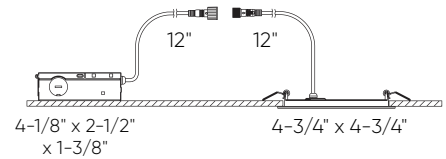

Model	Size	Watts	Delivered lumens	CRI	Color °T	Standard voltage	Multi-voltage ⚡
SPN4SQ-CC	4"	11 W	800 lm	90	2700, 3000, 3500, 4000, 5000 K	120V, Triac dimming	MV: 120 / 277 / 347V, 0-10V dimming
SPN6SQ-CC	6"	14 W	1100 lm				

Specifications

Every fixture includes a junction box with integrated dimmable driver
Can be daisy chained
Minimal heat emission
Aluminum construction
IC certification (suitable for direct contact with insulation)
Air-tight certified as per ASTM E283-04
Over 50,000 hours of service life
3 interchangeable trim colors included
Switch-selectable CCT: 2700 K/3000 K/3500 K/4000 K/5000 K
110° beam angle
Suitable for wet locations
Refer to website for dimmer compatibility
Ideal operating temperature: -20° to 40° C
5-year warranty

Finish

- **BK** Black
- **GD** Gold
- **SN** Satin Nickel
- **WH** White

Accessories

- **RFP-UNI**
  Universal rough-in plate
- **RFP-46**
  Rough-in plate for 4" and 6" models
- **REC-CC-EXT8FT**
  8-foot extension cable
- **REC-CC-EXT20FT**
  20-foot extension cable

Multi-voltage ⚡

This product family offers multi-voltage drivers (120/277/347) that are dimmable using 0-10V dimming systems. Please note that longer lead times may apply for this option. Kindly reach out to your DALI representative for additional information and to confirm availability.

Note

Other color temperatures, finishes, and voltage options are available but may require minimum order quantities (MOQs) and longer lead times. Please contact your DALI representative for more information.

Ø4-1/4"

Ø6-1/2"