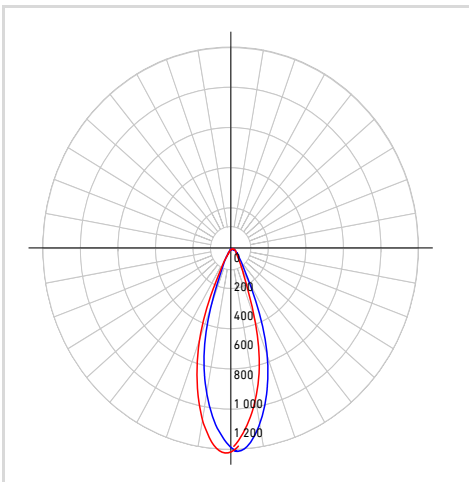

MODEL GMB4-CC

NAME Scope

4 Inch Round Recessed LED Gimbal Light
When searching for lighting flexibility, look no further than our 4" LED directional downlight. With a powerful lumen output and the ability to shine your light with a 360 degree rotation, this product will meet your every need

PROJECT

TYPE

DATE

QTY

NOTES

LIGHT DISTRIBUTION

QUICK SPECS

Size	4"
Watts (W)	11
Delivered lumens*	810
CRI	90
Voltage (v)	120
Beam angle (deg)	40
Cut hole size (in)	4-1/4"
Lifespan (hrs)	50000
FT rating	FT6
Binning	3 SDCM
LED model	COB
Color temperature	2700K/3000K/3500K/4000K/5000K