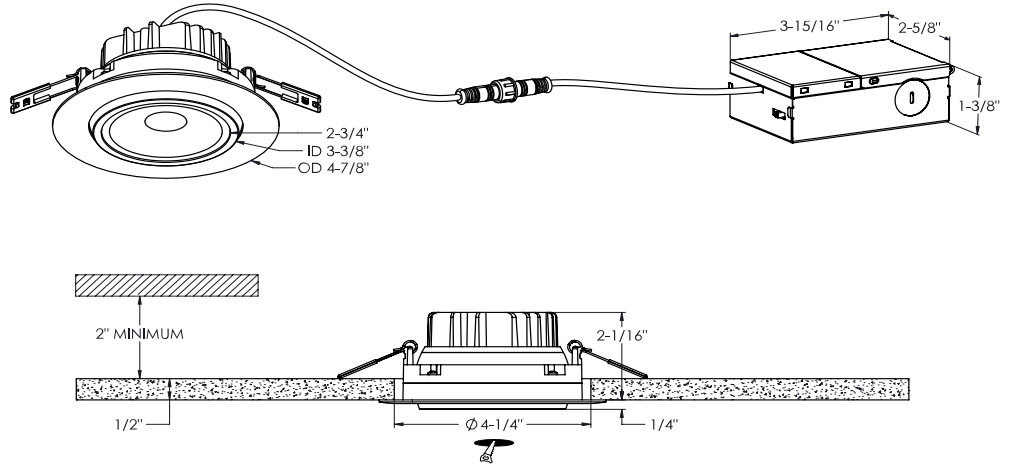

MODEL GMB4-CC

NAME Scope

4 Inch Round Recessed LED Gimbal Light
When searching for lighting flexibility, look no further than our 4" LED directional downlight. With a powerful lumen output and the ability to shine your light with a 360 degree rotation, this product will meet your every need

PROJECT

TYPE

DATE

QTY

NOTES

LIGHT DISTRIBUTION

QUICK SPECS

Size	4"
Watts (W)	11
Delivered lumens*	810
CRI	90
Voltage (v)	120
Beam angle (deg)	40
Cut hole size (in)	4-1/4"
Lifespan (hrs)	50000
FT rating	FT6
Binning	3 SDCM
LED model	COB
Color temperature	2700K/3000K/3500K/4000K/5000K