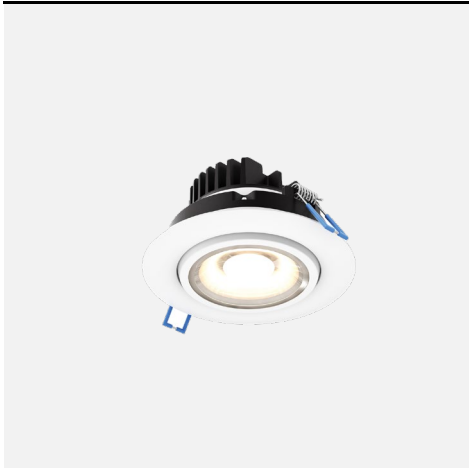

MODEL GMB4-CC

NAME Scope

4 Inch Round Recessed LED Gimbal Light
When searching for lighting flexibility, look no further than our 4" LED directional downlight. With a powerful lumen output and the ability to shine your light with a 360 degree rotation, this product will meet your every need

PROJECT

TYPE

DATE

QTY

NOTES

LIGHT DISTRIBUTION

QUICK SPECS

Size	4"
Watts (W)	11
Delivered lumens*	810
CRI	90
Voltage (v)	120
Beam angle (deg)	40
Cut hole size (in)	4-1/4"
Lifespan (hrs)	50000
FT rating	FT6
Binning	3 SDCM
LED model	COB
Color temperature	2700K/3000K/3500K/4000K/5000K

*Lumen output measured at 3000k

ORDERING GUIDE

GMB4-CC	-	Voltage	-	Finish
		BLANK - 120v Triac dimming		WH - White ○
		V - 120-277-347V 0-10v dimming		BK - Black ●
				SN - Satin nickel ●

CONSTRUCTION

Lens material	Acrylic
Optic type	Optical lens
Finish type	Matte
Housing material	Aluminum