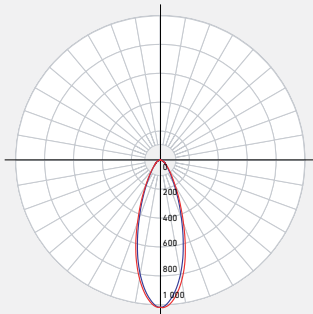

MODEL NAME **GMB2-CC**
SCOPE
2-Inch Recessed Gimbal Light

When searching for lighting flexibility, look no further than our 2" LED directional downlight. With a powerful lumen output and the ability to shine your light with a 360 degree rotation.

PROJECT: _____ **TYPE:** _____

DATE: _____ **QTY:** _____

NOTES:

QUICK SPECS

SIZE	WATTS	DELIVERED LUMENS*	COLOR °T 5CCT	CRI	VOLTAGE	BEAM ANGLE	FINISH
2"	8W	725lm	2700K 3000K 3500K 4000K 5000K	90	120V	30°	○ White ● Black

*Lumen output measured at 3000K

LIGHT DISTRIBUTION

CONSTRUCTION

Lens Clear	Type of optics Optical lens	Type of LED COB
Lens material Acrylic	Housing material Cast aluminum	Cut hole size 2-1/4"

RATINGS

Placement Indoor/Outdoor	Lifespan 50,000 hrs.	FT rating FT6
Location Wet	Certifications ETL, FCC, ICES, ES IC, ASTM E283-04, T24	Operating temperature -20° to 40° C