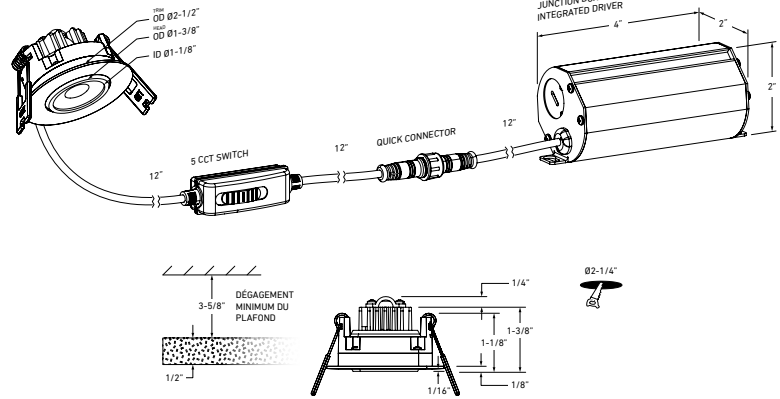

QUICK SPECS

SIZE	WATTS	DELIVERED LUMENS*	COLOR °T 5CCT	CRI	VOLTAGE	BEAM ANGLE	FINISH
2"	8W	725lm	2700K 3000K 3500K 4000K 5000K	90	120V	30°	○ White ● Black

*Lumen output measured at 3000K