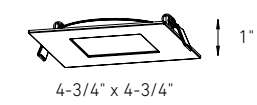

SPN4-CC Ø4-1/4" 1"

SPN6-CC Ø6-1/2" 1"

SPN4SQ-CC Ø4-1/4" 1"

SPN6SQ-CC Ø6-1/2" 1"

Model	Size	Watts	Delivered lumens	CRI	Color °T	Voltage options ⚡
SPN4-CC	4"	11 W	800 lm	90	2700, 3000, 3500, 4000, 5000 K	120V TRIAC dimming
SPN4SQ-CC	4"	11 W	800 lm			or
SPN6-CC	6"	14 W	1100 lm			V: 120 / 277 / 347V
SPN6SQ-CC	6"	14 W	1100 lm			0-10V dimming (Check for availability)