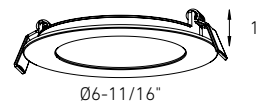

SPN4-CC Ø4-1/4" 1"

SPN6-CC Ø6-1/2" 1"

SPN4SQ-CC Ø4-1/4" 1"

SPN6SQ-CC Ø6-1/2" 1"

Model	Size	Watts	Delivered lumens	CRI	Color °T	Voltage options ⚡
SPN4-CC	4"	11 W	800 lm	90	2700, 3000, 3500, 4000, 5000 K	120V TRIAC dimming
SPN4SQ-CC	4"	11 W	800 lm			or
SPN6-CC	6"	14 W	1100 lm			V: 120 / 277 / 347V
SPN6SQ-CC	6"	14 W	1100 lm			0-10V dimming (Check for availability)