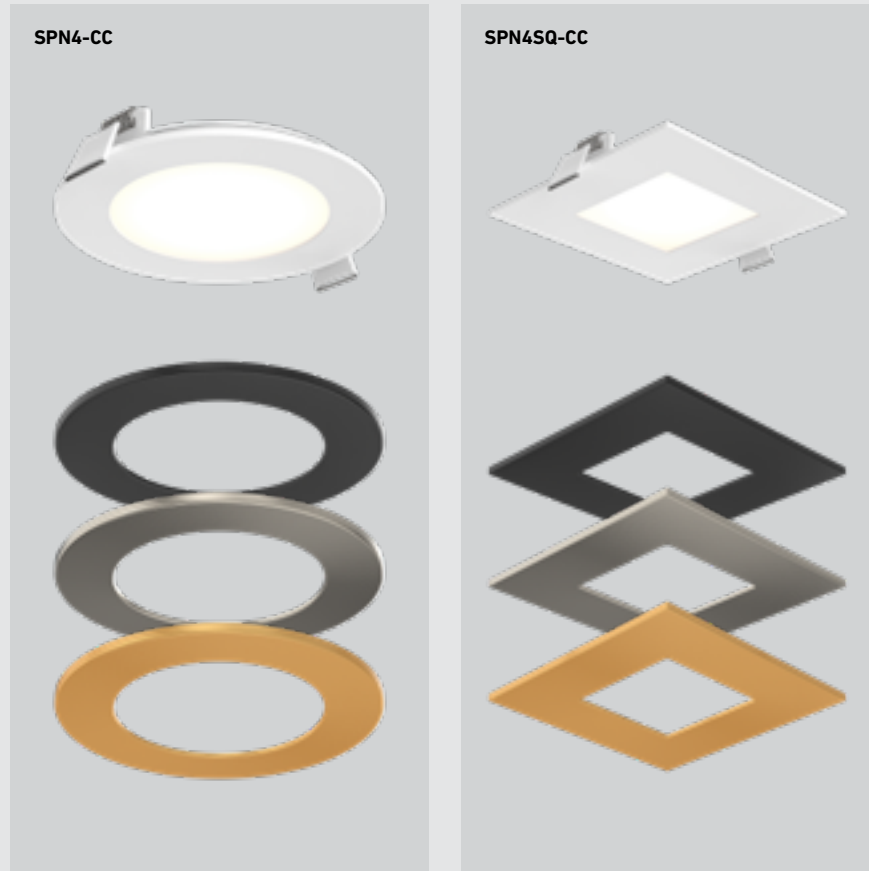

# MYSTIQUE

If you are looking for a sleek, attractive LED option for your ceilings, then our color-changing panel light with interchangeable trims is the perfect choice. With the flick of a switch, you have the ability to select one of five pre-set color temperatures – 2700K, 3000K, 3500K, 4000K, and 5000K – convenience at your fingertips.

SPN4-CC Ø4-1/4" 1"

SPN6-CC Ø6-1/2" 1"

SPN4SQ-CC Ø4-1/4" 1"

SPN6SQ-CC Ø6-1/2" 1"

Model	Size	Watts	Delivered lumens	CRI	Color °T	Voltage options ⚡
SPN4-CC	4"	11 W	800 lm	90	2700, 3000, 3500, 4000, 5000 K	120V TRIAC dimming
SPN4SQ-CC	4"	11 W	800 lm			or
SPN6-CC	6"	14 W	1100 lm			V: 120 / 277 / 347V
SPN6SQ-CC	6"	14 W	1100 lm			0-10V dimming (Check for availability)

### Specifications

Every fixture includes a junction box with integrated dimmable driver  
 Can be daisy chained  
 Switch-selectable CCT  
 3 interchangeable trim colors included  
 110° beam angle  
 Aluminum construction  
 5-year warranty