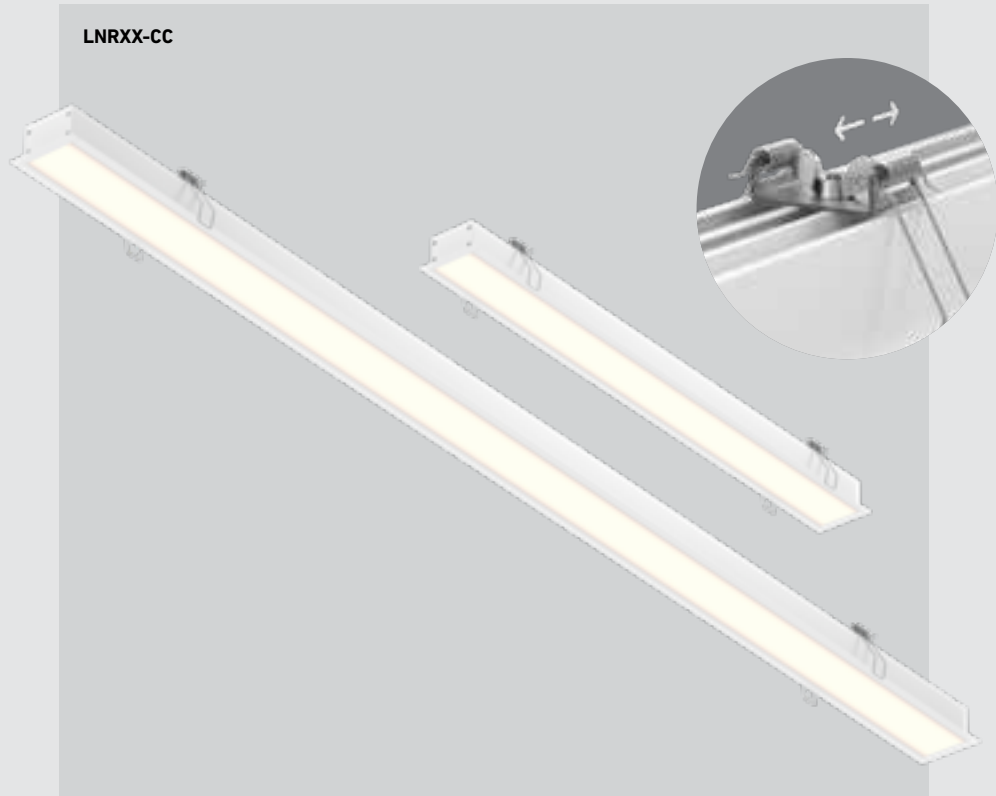

BOULEVARD

The Boulevard series, an architectural recessed lighting channel that can be installed in a wide range of commercial and residential environments. Add depth to ceiling planes with a visible separation, or seamlessly daisy-chained to create dramatic effects.

LNRXX-CC

More from this family

LNP48-CC
pg. 124

LNP48-CC
pg. 124

LNF48-CC
pg. 124

Model	Size	Watts	Delivered lumens	CRI	Color °T	Voltage options ⚡
LNR24-CC	24"	20 W	1725 lm	90	2700, 3000, 3500, 4000, 5000 K	120V TRIAC dimming
LNR48-CC	48"	40 W	3760 lm			or V: 120 / 277 / 347V 0-10V dimming (Check for availability)

Specifications

Every fixture includes a junction box with integrated dimmable driver
Can be daisy chained
Aluminum construction
Switch-selectable CCT
108° beam spread
5-year warranty

Finish

- **BK** Black
- **WH** White

Accessories

- LNACC-L16FT**
16-foot lens for Boulevard series pendants and recessed linears
- RFP-LNR24**
Rough-in plate for LNR24
- RFP-LNR48**
Rough-in plate for LNR48
- REC-CC-EXT8FT**
8-foot extension cable
- REC-CC-EXT20FT**
20-foot extension cable