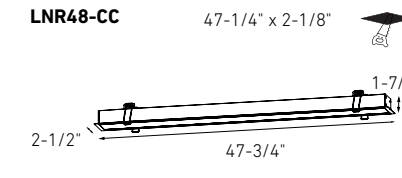

LNRXX-CC

More from this family

LNP48-CC
pg. 124

LNP48-CC
pg. 124

LNF48-CC
pg. 124

Model	Size	Watts	Delivered lumens	CRI	Color °T	Voltage options ⚡
LNR24-CC	24"	20 W	1725 lm	90	2700, 3000, 3500, 4000, 5000 K	120V TRIAC dimming
LNR48-CC	48"	40 W	3760 lm			or V: 120 / 277 / 347V 0-10V dimming (Check for availability)