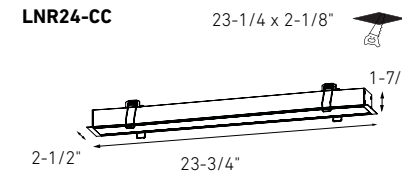

BOULEVARD

The Boulevard series, an architectural recessed lighting channel that can be installed in a wide range of commercial and residential environments. Add depth to ceiling planes with a visible separation, or seamlessly daisy-chained to create dramatic effects.

LNRXX-CC