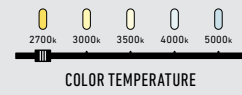

- DRY
- RETROFIT
- T24**  
**JAB**  
CERTIFIED
- 

LEDPNLRTF56-CC

Model	Size	Watts	Delivered lumens	CRI	Color °T	Voltage
LEDPNLRTF56-CC	6"	10 W	720 lm	90	2700, 3000, 3500, 4000, 5000 K	120 V

LEDPNLRTF56-CC

### Specifications

- 120V AC, A19 bulb replacement
- Fits into 5-1/2" to 6" recessed housings
- Integrated dimmable driver
- Switch-selectable CCT
- Aluminum trim and housing
- Frosted lens
- Edge-lit technology
- Very low profile
- 5-year warranty