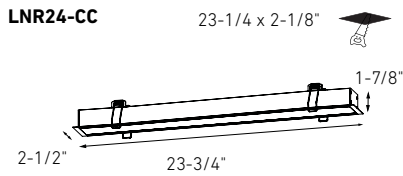

More from this family

Specifications

- Every fixture includes a junction box with integrated dimmable driver
- Can be daisy chained
- Aluminum construction
- Switch-selectable CCT
- 108° beam spread
- 5-year warranty

Finish

- **BK** Black
- **WH** White

Accessories

- **LNACC-L16FT**
  16-foot lens for Boulevard series pendants and recessed linears
- **RFP-LNR24**
  Rough-in plate for LNR24
- **RFP-LNR48**
  Rough-in plate for LNR48
- **REC-CC-EXT8FT**
  8-foot extension cable
- **REC-CC-EXT20FT**
  20-foot extension cable

Multi-voltage (V) ⚡

This product family offers multi-voltage drivers (120/277/347) that are dimmable using 0-10V dimming systems. Please note that longer lead times may apply for this option. Kindly reach out to your DALI representative for additional information and to confirm availability.

Note

Other color temperatures, finishes, and voltage options are available but may require minimum order quantities (MOQs) and longer lead times. Please contact your DALI representative for more information.