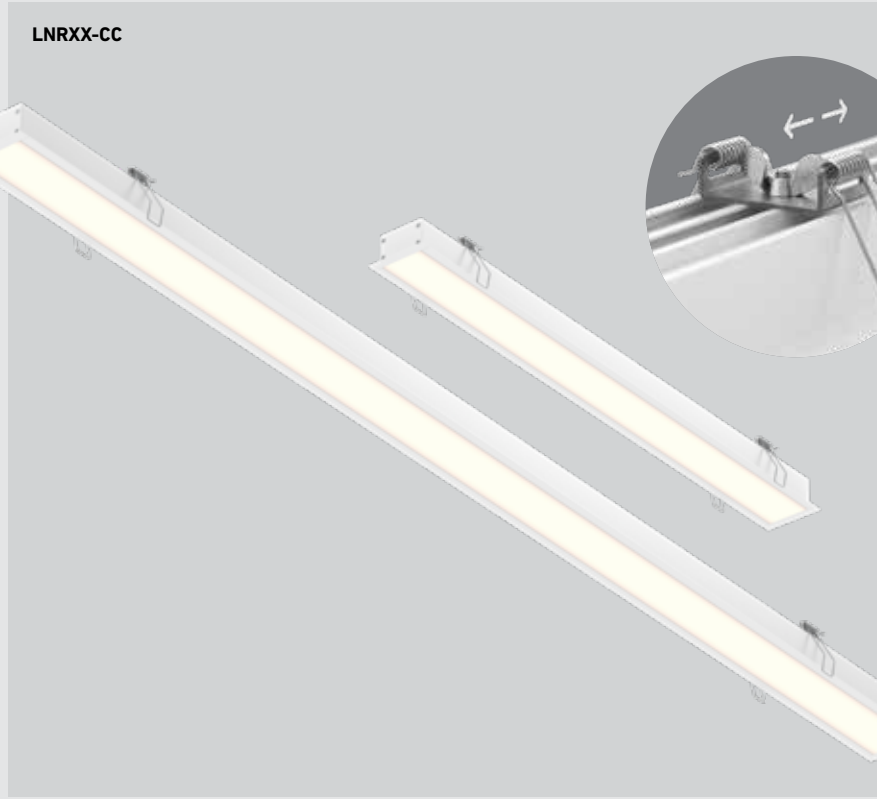

BOULEVARD

The Boulevard series, an architectural recessed lighting channel that can be installed in a wide range of commercial and residential environments. Add depth to ceiling planes with a visible separation, or seamlessly daisy-chained to create dramatic effects.

Model	Size	Watts	Delivered lumens	CRI	Color °T	Voltage options ⚡
LNR24-CC	24"	20 W	1725 lm	90	2700, 3000, 3500, 4000, 5000 K	120V TRIAC dimming
LNR48-CC	48"	40 W	3760 lm			

or

V: 120 / 277 / 347V
0-10V dimming
 (Check for availability)

More from this family

LNP48-CC
pg. 124

LNP48-CC
pg. 124

LNF48-CC
pg. 124

Specifications

- Every fixture includes a junction box with integrated dimmable driver
- Can be daisy chained
- Aluminum construction
- Switch-selectable CCT
- 108° beam spread
- 5-year warranty

Finish

- **BK** Black
- **WH** White

Accessories

- LNACC-L16FT**
16-foot lens for Boulevard series pendants and recessed linears
- RFP-LNR24**
Rough-in plate for LNR24
- RFP-LNR48**
Rough-in plate for LNR48
- REC-CC-EXT8FT**
8-foot extension cable
- REC-CC-EXT20FT**
20-foot extension cable