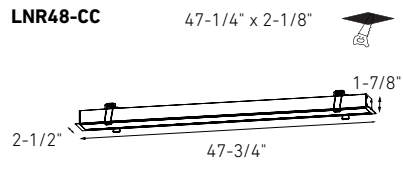

Model	Size	Watts	Delivered lumens	CRI	Color °T	Voltage options ⚡
LNR24-CC	24"	20 W	1725 lm	90	2700, 3000, 3500, 4000, 5000 K	120V TRIAC dimming
LNR48-CC	48"	40 W	3760 lm			

or

V: 120 / 277 / 347V
0-10V dimming
 (Check for availability)