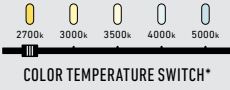

COUNTERLED LINEAR

When designing a linear, we always want our customers to have flexibility at their fingertips. This has become a reality with our CCT linear, as the toggle switch gives you the ability to choose between three color temperatures.

90XXCC-WH

Model	Size	Watts	Delivered lumens	CRI	Color °T	Voltage
9009CC-WH*	9"	3.5 W	200 lm	90	2700 K/ 3000 K/ 4000 K	120 V
9012CC-WH	12"	4 W	335 lm		2700 K/ 3000 K/ 3500 K/ 4000 K/ 5000 K	
9018CC-WH	18"	8 W	560 lm			
9024CC-WH	24"	12 W	850 lm			
9030CC-WH	30"	16 W	1115 lm			

*Model 9009CC is plug-in only and comes with three selectable CCTs: 2700K, 3000K, 4000K

9009CC-WH

9012CC-WH

9018CC-WH

9024CC-WH

9030CC-WH

Specifications

Switch-selectable CCT
120 V direct connection or plug-in*
Dimmable with regular low-voltage electronic dimmers
Interconnectable
5-year warranty