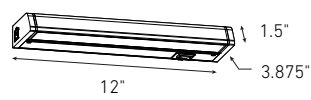

9009CC-WH

9012CC-WH

9018CC-WH

9024CC-WH

9030CC-WH

Specifications

Switch-selectable CCT
120 V direct connection or plug-in*
Dimmable with regular low-voltage electronic dimmers
Interconnectable
5-year warranty

Finish

○ **WH** White

Note

Other color temperatures, finishes, and voltage options are available but may require minimum order quantities (MOQs) and longer lead times. Please contact your DALI representative for more information.

Accessories

9000-ACCE24
24" extension cord
9000-ACCE72
72" extension cord