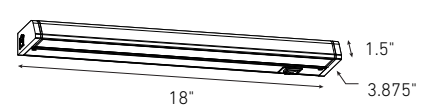

9009CC-WH

9012CC-WH

9018CC-WH

9024CC-WH

9030CC-WH

Specifications

Switch-selectable CCT
120 V direct connection or plug-in*
Dimmable with regular low-voltage electronic dimmers
Interconnectable
5-year warranty

Finish

○ **WH** White

Note

Other color temperatures, finishes, and voltage options are available but may require minimum order quantities (MOQs) and longer lead times. Please contact your DALI representative for more information.

Accessories

9000-ACCE24
24" extension cord
9000-ACCE72
72" extension cord