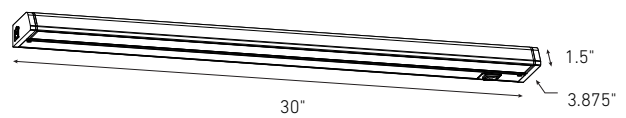

9030CC-WH

Specifications

Switch-selectable CCT
120 V direct connection or plug-in*
Dimmable with regular low-voltage electronic dimmers
Interconnectable
5-year warranty

Finish

○ **WH** White

Note

Other color temperatures, finishes, and voltage options are available but may require minimum order quantities (MOQs) and longer lead times. Please contact your DALI representative for more information.

Accessories

9000-ACCE24
24" extension cord
9000-ACCE72
72" extension cord